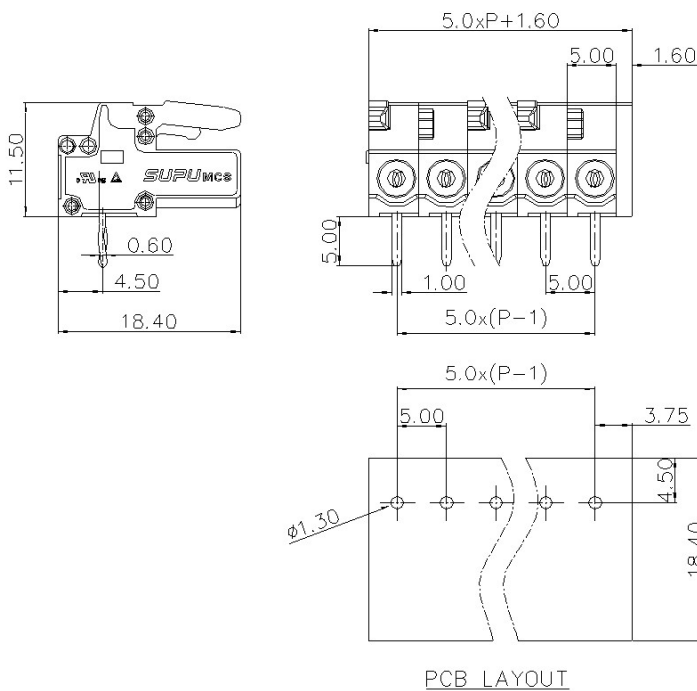

Category: 插拔式端子-插头/Plug-in terminal-plug

Product name: 45035X

Product Description: 5.0mm , 320V , 12A CE , UL

Product Picture

基本信息 /Basic Information

产品型号
SUPU ID 45035X

产品间距
Pitch 5.0mm

产品层数
Number of levels 1

产品位数
Number of connections 2P-24P

接线方式
Connection method -

防护等级
Protection Level IP20

工作温度 Work temperature	-40~+105°C
--------------------------	------------

IEC数据 /IEC Data

额定电流 Rated Current	12A		
额定电压 Rated Voltage	320V		
过压类别 Overvoltage category	III	III	II
污染等级 Pollution degree	3	2	2
额定冲击电压 Rated impulse voltage	4KV	4KV	4KV
额定电压 Rated Voltage	320V	320V	630V
硬导线截面积 Conductor cross section solid	-		
柔性导线截面积 Conductor cross section flexible	-		
柔性导线截面积，带绝缘管套 Conductor cross section flexible,with furrule	-		
锁线螺钉规格 Locking screw Specification	-		
额定扭矩 Rated Torque	-		
固定螺钉规格 Fixed Screw Specification	-		
额定扭矩 Rated Torque	-		
剥线长度 Stripping length	-		

UL数据 /UL Data

使用组别 Use group	B	C	D
额定电流 Rated Current	15A	-	10A
额定电压 Rated Voltage	300V	-	300V

额定接线容量
Rated cross section

材料信息 /Material Data

绝缘材料 Insulation material	PA66
绝缘材料组别 Insulation material group	I
阻燃等级，符合UL94 Flame retardant grade, UL94 compliance	V0
导电体材料 Contact material	Copper alloy
导电体表面镀层 Surface characteristics	Sn,Plated