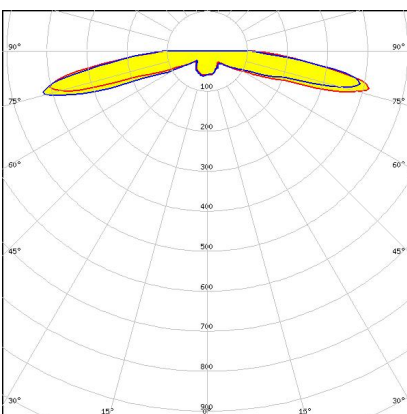

### EMMA

Ø10 mm 360° side emitting lenses for beacon lighting and up to 3535 size LED packages

Very small lens with side emitting omnidirectional light distribution.

#### C13055\_EMMA-360

Dimensions: 9.9 mm x 9.9 mm

Height: 5.70 mm

~170° side emitter

### GENERAL INFORMATION:

NOTE: The typical beam angle will be changed by different color, chip size and chip position tolerance. The typical total beam angle is the full angle measured where the luminous intensity is half of the peak value.