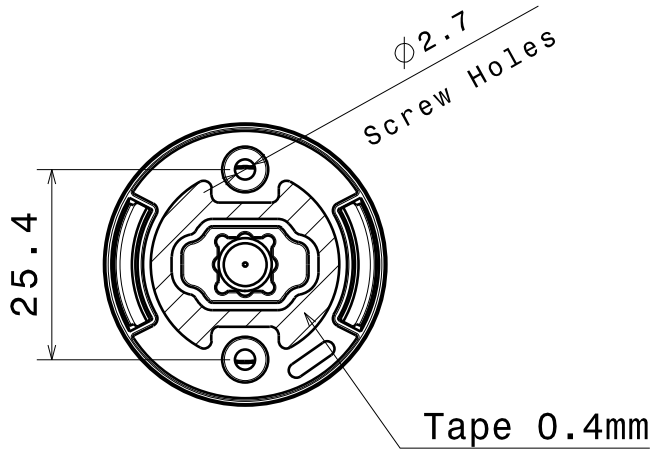

1

Isometric view

Front view

Oval beam direction

Top view

Materials:
 Lens PMMA
 Holder PC, BLACK
 Tape Pu foam

This drawing is our property.
 It can't be reproduced
 or communicated without
 our written agreement.

Ledil Oy
 Tehdaskatu 13
 FIN-24100 SALO
 Finland

DRAWING TITLE
Datasheet EVA-LUXEON-M-WITH-TAPE Assembly

DRAWN BY
 mav

DATE
 12.4.2012

CHECKED BY
 sn

DATE
 12.4.2012

SIZE **A4** DRAWING NUMBER

REV
1

DESIGNED BY
 pl

DATE
 17.02.2011

SCALE **2:1** WEIGHT (g)

SHEET **1/1**

D

A