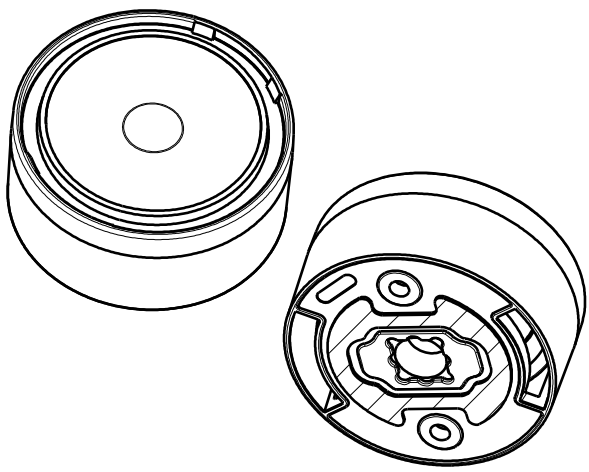

D

C

B

A

4

3

2

1

1

Isometric view

Front view

Oval beam direction

Top view

Materials:
 Lens PMMA
 Holder PC, BLACK
 Tape Pu foam

This drawing is our property.
 It can't be reproduced
 or communicated without
 our written agreement.

Ledil Oy
 Tehdaskatu 13
 FIN-24100 SALO
 Finland

DRAWING TITLE
Datasheet EVA-LUXEON-M-WITH-TAPE Assembly

DRAWN BY
 mav

DATE
 12.4.2012

CHECKED BY
 sn

DATE
 12.4.2012

SIZE **A4** DRAWING NUMBER

REV
1

DESIGNED BY
 pl

DATE
 17.02.2011

SCALE **2:1** WEIGHT (g)

SHEET **1/1**

D

A