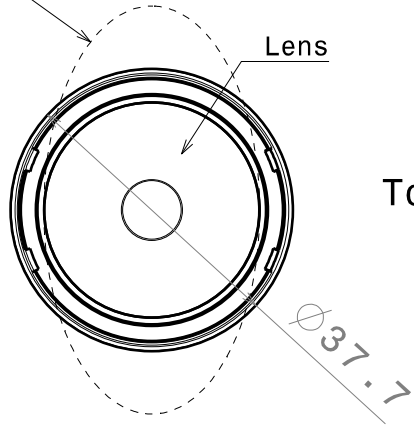

1

Isometric view

Front view

Oval beam direction

Top view

Materials:
 Lens PMMA
 Holder PC, BLACK
 Tape Pu foam

This drawing is our property.
 It can't be reproduced
 or communicated without
 our written agreement.

Ledil Oy
 Tehdaskatu 13
 FIN-24100 SALO
 Finland

DRAWING TITLE
Datasheet EVA-LUXEON-M-WITH-TAPE Assembly

DRAWN BY
 mav

DATE
 12.4.2012

CHECKED BY
 sn

DATE
 12.4.2012

SIZE **A4** DRAWING NUMBER

REV
1

DESIGNED BY
 pl

DATE
 17.02.2011

SCALE **2:1** WEIGHT (g)

SHEET **1/1**

D

A