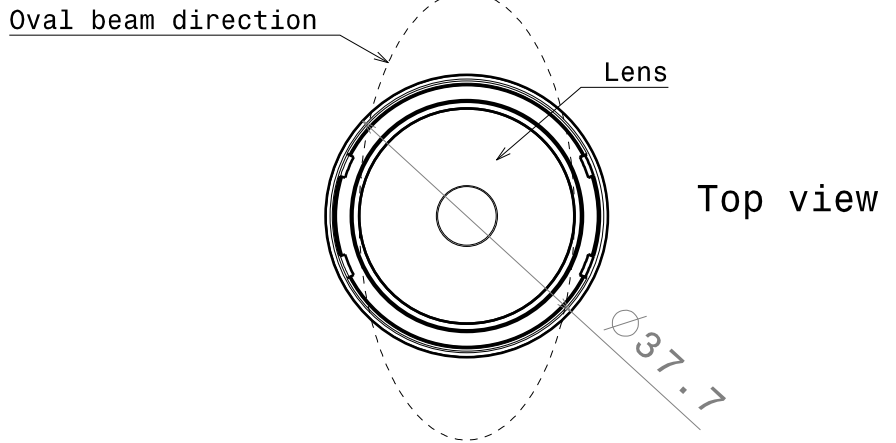

D

C

B

A

4

Isometric view

3

2

REV
1.0

DESIGNED BY
pl

DATE
17.02.2011

SCALE

2:1

WEIGHT (g)

SHEET

1/1