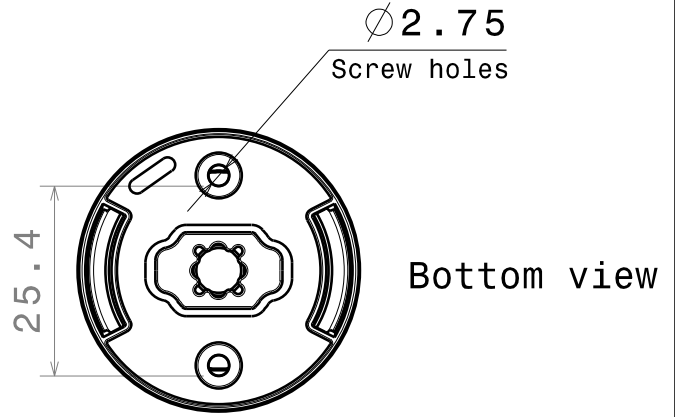

D

C

B

A

4

Isometric view

3

2

REV
1.0

DESIGNED BY
pl

DATE
17.02.2011

SCALE

2:1

WEIGHT (g)

SHEET

1/1