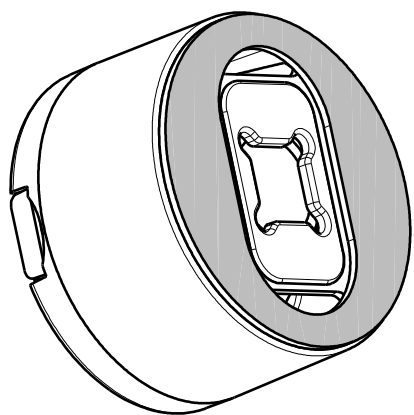

D C B A

Isometric view

Bottom view

Lens:  
F10835 Tina-XP-W

Holder:  
F10637 Tina-XP-holder-tape

Tape:  
F11840 Tina-tape3

Front view

MATERIALS  
Lens: PMMA  
Holder: PC  
Tape: PU Foam

Part No.s:  
FA10838\_Tina-XP-W  
FA10838\_Tina-XP-G-W  
FA10838\_Tina-Z5-W

This drawing is our property.  
It can't be reproduced  
or communicated without  
our written agreement.

Ledil Oy  
Tehdaskatu 13  
FIN-24100 SALO  
Finland

SIZE <b>A4</b>	DRAWING NUMBER <b>FA10838</b>	REV <b>2</b>
SCALE <b>2:1</b>	WEIGHT (g) <b>-</b>	SHEET <b>1/1</b>

D A