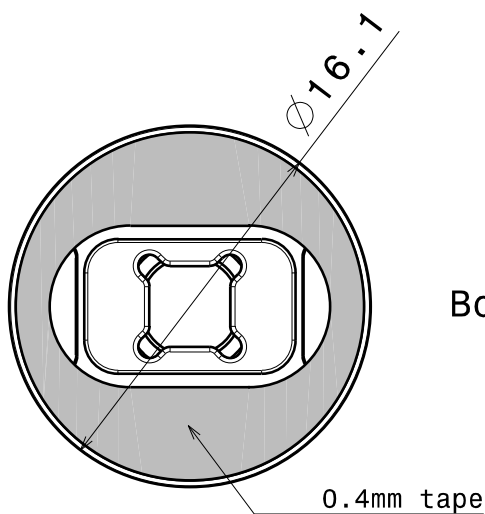

D C B A

Isometric view

Bottom view

Lens:  
F10835 Tina-XP-W

Holder:  
F10637 Tina-XP-holder-tape

Tape:  
F11840 Tina-tape3

Front view

MATERIALS  
Lens: PMMA  
Holder: PC  
Tape: PU Foam

Part No.s:  
FA10838\_Tina-XP-W  
FA10838\_Tina-XP-G-W  
FA10838\_Tina-Z5-W

This drawing is our property.  
It can't be reproduced  
or communicated without  
our written agreement.

Ledil Oy  
Tehdaskatu 13  
FIN-24100 SALO  
Finland

DRAWING TITLE

Assembly Tina-XP W

DRAWN BY  
mav

DATE  
09.03.2011

CHECKED BY  
tk

DATE  
09.03.2011

DESIGNED BY  
HH

DATE  
22.07.2008

SIZE <b>A4</b>	DRAWING NUMBER <b>FA10838</b>	REV <b>2</b>
SCALE <b>2:1</b>	WEIGHT (g) <b>-</b>	SHEET <b>1/1</b>

D A