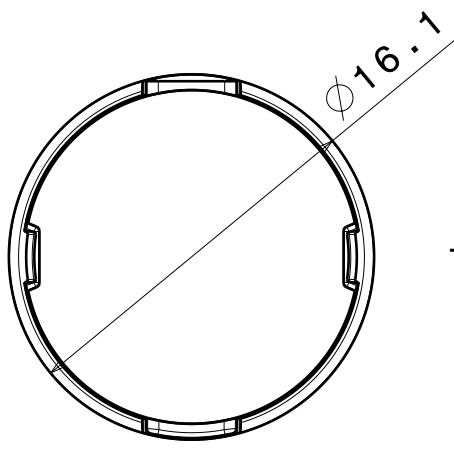

D

C

B

A

4

4

Bottom view

3

3

Front view

2

2

Top view

MATERIALS
 Lens: PMMA
 Holder: PC
 Tape: PU Foam

This drawing is our property.
 It can't be reproduced
 or communicated without
 our written agreement.

L T F F
 e e i n
 i i n

DRAWING TITLE

Datasheet Tina2-0-Plus Assy

DRAWN BY
m

DATE
29.04.2011

CHECKED BY
t k

DATE
29.04.2011

SIZE
A4

DRAWING NUMBER

REV
2

DESIGNED BY
HH

DATE
01.01.2011

SCALE 3:1

WEIGHT (g) -

SHEET 1/1

D

A