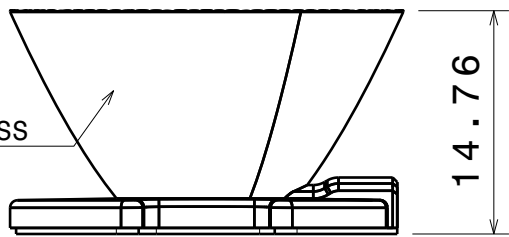

D C B A

4

Isometric view
Scale 1:1

2. Lens:
C12408 Titanium-0-SS

Front view

4

3

1. Tape:
C10253 Sputnik-tape

Bottom view

3

2

2

INDEX	PART	TYPE	MATERIAL	COLOUR
1	C10253_SPUTNIK-TAPE	TAPE	PU FOAM	BLACK
2	C12408_TITANUM-0-SS	LENS	PMMA	CLEAR

This drawing is our property.
It can't be reproduced
or communicated without
our written agreement.

Ledil Oy
Joensuukatu 13
FIN-24100 SALO
Finland

DRAWING TITLE
CA10318_TITANUM-0-SS

1

DRAWN BY mav	DATE 11.11.2011	DRAWING NUMBER CA10318			REV 2
CHECKED BY HH	DATE 11.11.2011	SIZE A4	WEIGHT (g)		SHEET 1 / 1
DESIGNED BY HH	DATE 26.03.2008	SCALE 2:1			