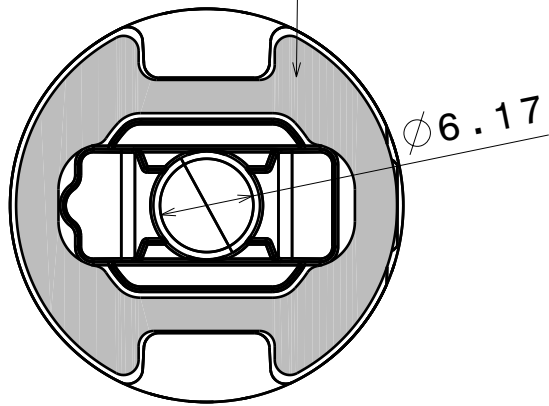

D C B A

4

Isometric view
Scale 1:1

2. Lens:
C12408 Titanium-0-SS

Front view

4

3

1. Tape:
C10253 Sputnik-tape

Bottom view

3

2

2

INDEX	PART	TYPE	MATERIAL	COLOUR
1	C10253_SPUTNIK-TAPE	TAPE	PU FOAM	BLACK
2	C12408_TITANUM-0-SS	LENS	PMMA	CLEAR

This drawing is our property.
It can't be reproduced
or communicated without
our written agreement.

Ledil Oy
Joensuukatu 13
FIN-24100 SALO
Finland

DRAWING TITLE
CA10318_TITANUM-0-SS

1

DRAWN BY mav	DATE 11.11.2011	DRAWING NUMBER CA10318			REV 2
CHECKED BY HH	DATE 11.11.2011	SIZE A4	WEIGHT (g)		SHEET 1 / 1
DESIGNED BY HH	DATE 26.03.2008	SCALE 2:1			