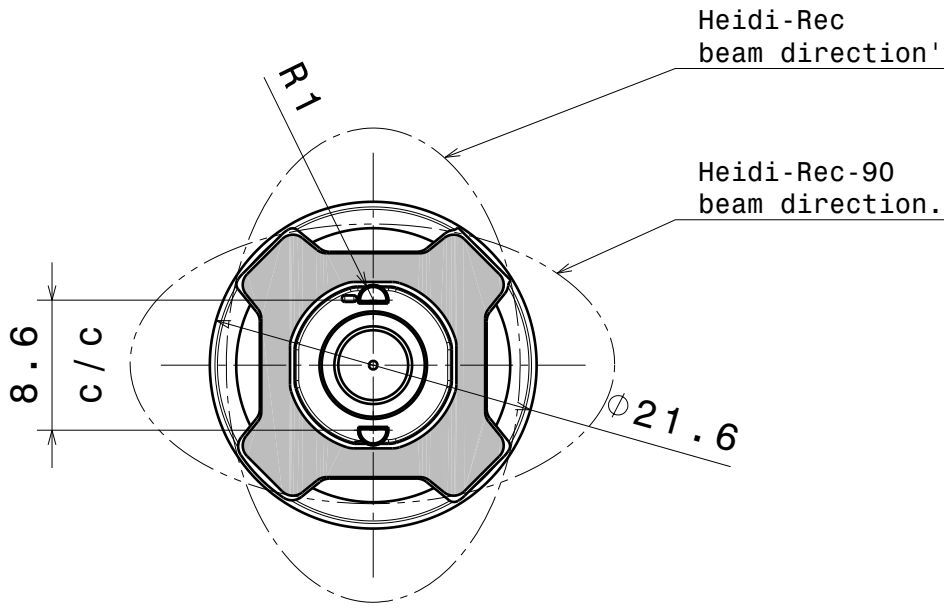

2

2

1

1

INDEX	PART NO	DESCRIPTION	MATERIAL	COLOUR
2	C11269	HEIDI TAPE	PSA	black
1	C14056/C14196	HEIDI-REC /-90	PMMA	Clear

Tolerances if not otherwise shown
 According to DIN ISO 2768-1
 Linear measures:
 Up to 30mm class F, otherwise class M.
 According to DIN ISO 2768-2
 Form and position: class K

SIZE PART NUMBER
A4

SCALE 1:1 WEIGHT 3 g SHEET 1/1

D

A