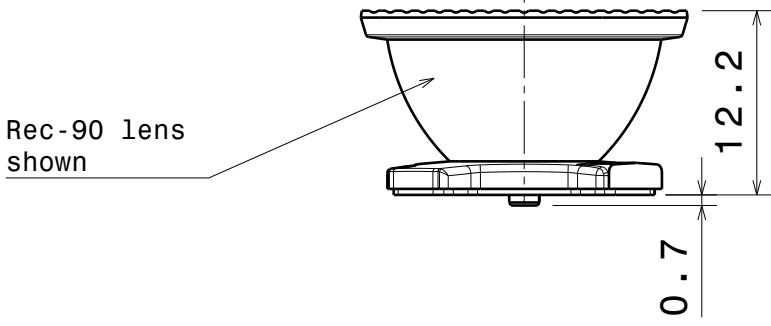

2

2

1

1

INDEX	PART NO	DESCRIPTION	MATERIAL	COLOUR
2	C11269	HEIDI TAPE	PSA	black
1	C14056/C14196	HEIDI-REC /-90	PMMA	Clear

Tolerances if not otherwise shown
 According to DIN ISO 2768-1
 Linear measures:
 Up to 30mm class F, otherwise class M.
 According to DIN ISO 2768-2
 Form and position: class K

SIZE PART NUMBER
A4

SCALE 1:1 WEIGHT 3 g SHEET 1/1

D

A