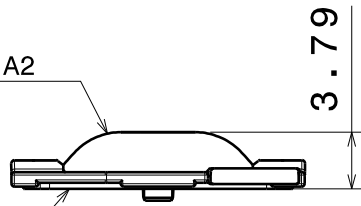

D

C

B

A

Isometric view

Bottom view

Front view

Top view

pv

DATE

25.10.2011

SIZE

A4

DRAWING NUMBER

CA12396

REV

1

DESIGNED BY

o1

DATE

23.06.2010

SCALE

2:1

WEIGHT (g)