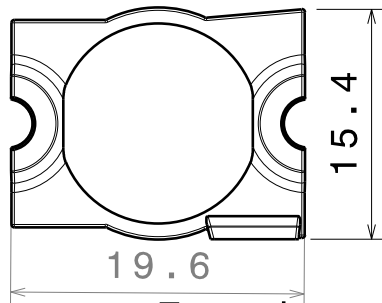

D

C

B

A

Isometric view

Bottom view

Front view

Top view

Lens: C12353 Lotta-A2

C10775 Vosu-WU-M-365-tape

Materials:

- Lens PMMA 8N
- Tape Pu foam

Tolerances: +/-0.1mm

This drawing is our property.
It can't be reproduced
or communicated without
our written agreement.

pv

DATE

25.10.2011

SIZE

A4

DRAWING NUMBER

CA12396

REV

1

DESIGNED BY

o1

DATE

23.06.2010

SCALE

2:1

WEIGHT (g)