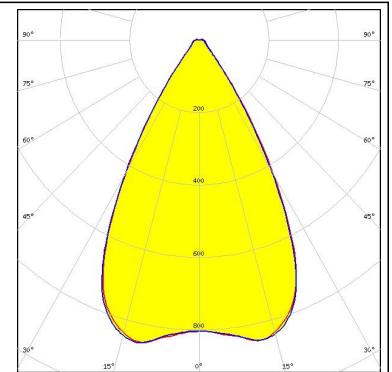

PHOTOMETRIC DATA (MEASURED):

CITIZEN

LED CLL03x/CLU03x
FWHM 61.0°
Efficiency 88 %
Peak intensity 0.850 cd/lm
LEDs/each optic 1
Light colour White
Required components:
F15859_HEKLA-SOCKET-I