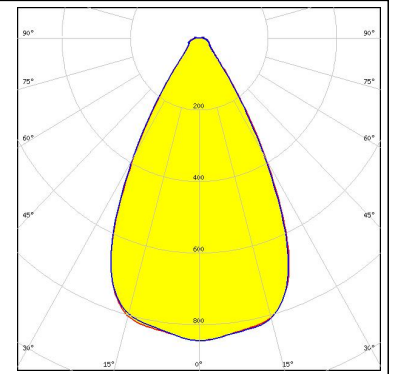

PHOTOMETRIC DATA (MEASURED):

TRIDONIC

LED SLE G7 LES21 H
FWHM 58.0°
Efficiency 88 %
Peak intensity 0.850 cd/lm
LEDs/each optic 1
Light colour White
Required components: