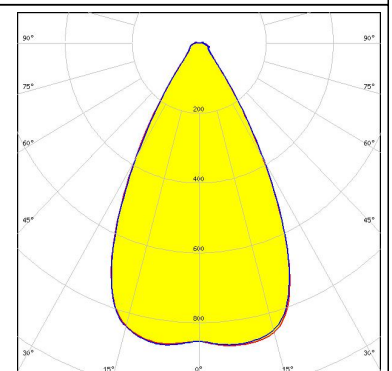

### TECHNICAL SPECIFICATIONS:

Dimensions	Ø 69.8 mm
Height	22.1 mm
Fastening	
Colour	clear
Box size	480 x 280 x 300 mm
Box weight	7.5 kg
Quantity in Box	180 pcs
ROHS compliant	yes ⓘ

#### PHOTOMETRIC DATA (MEASURED):

#### CITIZEN

LED CLL03x/CLU03x  
FWHM 62.0°  
Efficiency 90 %  
Peak intensity 0.850 cd/lm  
LEDs/each optic 1  
Light colour White  
Required components:  
BJB: 47.319.2021

## PHOTOMETRIC DATA (MEASURED):