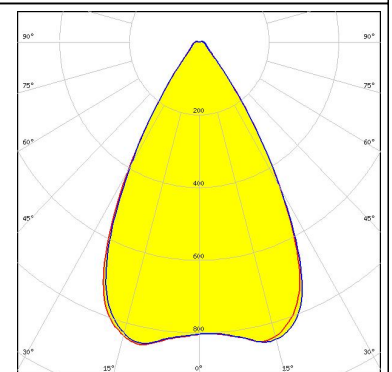

CITIZEN

LED CLL03x/CLU03x
FWHM 62.0°
Efficiency 90 %
Peak intensity 0.850 cd/lm
LEDs/each optic 1
Light colour White
Required components:
BJB: 47.319.2021