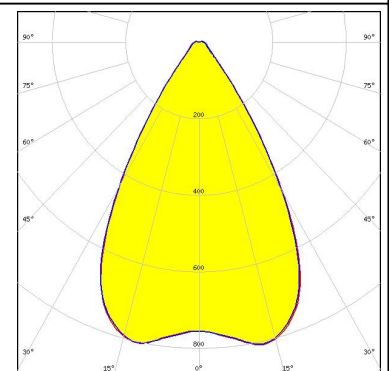

TRIDONIC

LED SLE G7 LES15
FWHM 63.0°
Efficiency 90 %
Peak intensity 0.800 cd/lm
LEDs/each optic 1
Light colour White
Required components:
BJB: 47.319.2021