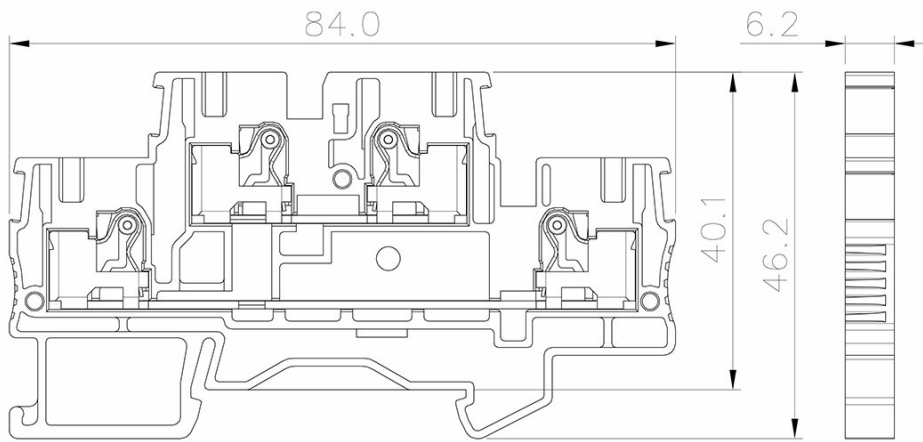

Category: 直插式弹簧接线/Plug-in terminal-plug

Product name: TPD4-2-GY

Product Description: 6.2mm , 500V , 28A CE,UL

Product Picture

基本信息 /Basic Information

产品型号 SUPU ID	TPD4-2-GY
宽度 Width	6.2mm
产品层数 Number of levels	1
接线位数 Number of connections	4
接线方式 Connection method	直插弹簧接线
防护等级 Protection Level	IP20

## IEC数据 /IEC Data

额定电流 Rated Current	28A
额定电压 Rated Voltage	500V
过压类别 Overvoltage category	III
污染等级 Pollution degree	3
额定冲击电压 Rated impulse voltage	8KV
刚性导线截面积 Conductor cross section solid	0.2-6mm <sup>2</sup>
柔性导线截面积 Conductor cross section flexible	0.2-4mm <sup>2</sup>
柔性导线截面积，带绝缘管套 Conductor cross section flexible,with furrule	0.2-4mm <sup>2</sup>
剥线长度 Stripping length	8-10mm

## UL数据 /UL Data

使用组别 Use group	B	C	D
额定电流 Rated Current	28A	28A	-
额定电压 Rated Voltage	600V	600V	
额定接线容量 Rated cross section	24-10AWG		