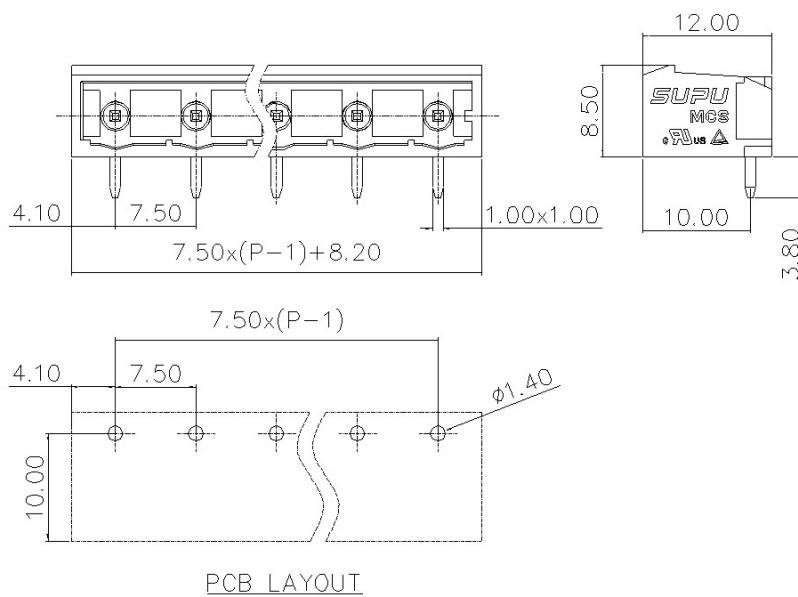

Category: 插拔式端子-插座/Plug-in terminal-plug

Product name: 4753XX

Product Description: 7.5mm , 500V , 12A CE , UL

## 基本信息 /Basic Information

产品型号 SUPU ID	4753XX
产品间距 Pitch	7.5mm
产品层数 Number of levels	1
产品位数 Number of connections	2P-24P
接线方式 Connection method	-
防护等级 Protection Level	IP20

工作温度 Work temperature	-40~+105°C
--------------------------	------------

## IEC数据 /IEC Data

额定电流 Rated Current	12A		
额定电压 Rated Voltage	500V		
过压类别 Overvoltage category	III	III	II
污染等级 Pollution degree	3	2	2
额定冲击电压 Rated impulse voltage	6KV	6KV	6KV
额定电压 Rated Voltage	500V	630V	1000V
硬导线截面积 Conductor cross section solid	-		
柔性导线截面积 Conductor cross section flexible	-		
柔性导线截面积，带绝缘管套 Conductor cross section flexible,with furrule	-		
锁线螺钉规格 Locking screw Specification	-		
额定扭矩 Rated Torque	-		
固定螺钉规格 Fixed Screw Specification	-		
额定扭矩 Rated Torque	-		
剥线长度 Stripping length	-		

## UL数据 /UL Data

使用组别 Use group	B	C	D
额定电流 Rated Current	15A	-	10A
额定电压 Rated Voltage	300V	-	300V

额定接线容量  
Rated cross section

-