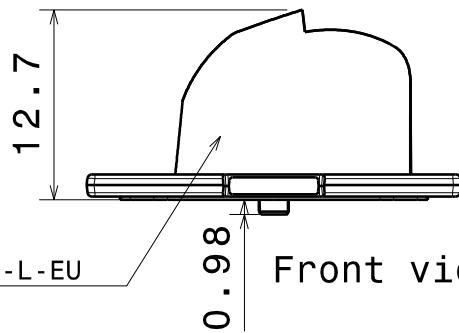

Front view

Lens:
C11891 Strada-SQ-T-DW-XM-L-EU

2

2