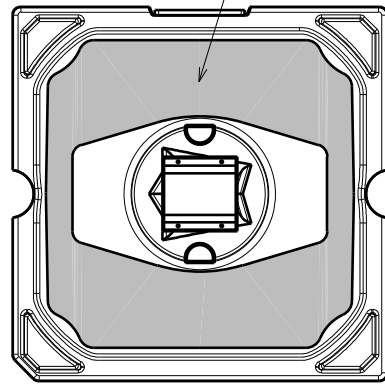

D

C

B

A

4

4

Isometric view

Tape:
C10278 Rose-tape

Material:
- Lens PMMA 8N
- Tape PU Foam

Tolerances:
Dimensions +/- 0,1 if not otherwise shown.
Control for SPC marked dimensions.

This drawing is our property.
It can't be reproduced
or communicated without
our written agreement.

Ledil Oy
Tehdaskatu 13
FIN-24100 SALO
Finland

DRAWING TITLE

Drawing Strada-SQ-T-DW-XM-L-EU-TAPE

DRAWN BY
mav

DATE
06.04.2011

CHECKED BY
tk

DATE
06.04.2011

SIZE
A4

DRAWING NUMBER
CA11892

REV
1

DESIGNED BY
hh

DATE
23.12.2010

SCALE 2:1 WEIGHT (g)

SHEET 1/1

D

A