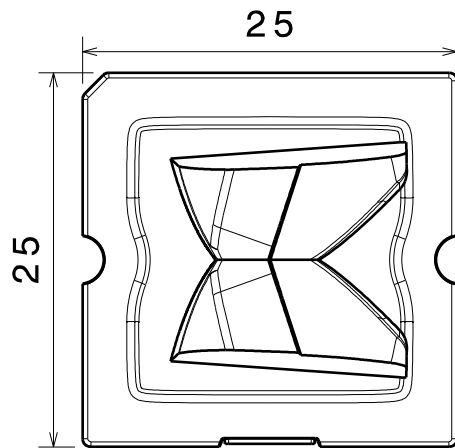

D

C

B

A

4

4

Isometric view

Tape:
C10278 Rose-tape

Bottom view

3

3

Front view

Lens:
C11891 Strada-SQ-T-DW-XM-L-EU

2

2

Top view

Material:
- Lens PMMA 8N
- Tape PU Foam

Tolerances:
Dimensions +/- 0,1 if not otherwise shown.
Control for SPC marked dimensions.

This drawing is our property.
It can't be reproduced
or communicated without
our written agreement.

DRAWING NUMBER
CA11892

REV
1

DESIGNED BY
hh

DATE
23.12.2010

SCALE 2:1 WEIGHT (g)

SHEET 1/1

D

A