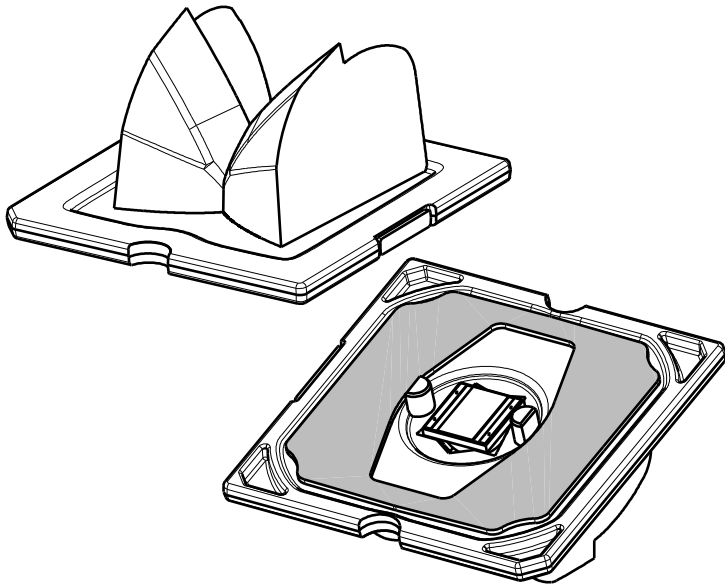

D

C

B

A

4

4

Isometric view

Tape:
C10278 Rose-tape

Bottom view

3

3

Front view

Lens:
C11891 Strada-SQ-T-DW-XM-L-EU

2

2

Top view

Material:
- Lens PMMA 8N
- Tape PU Foam

Tolerances:
Dimensions +/- 0,1 if not otherwise shown.
Control for SPC marked dimensions.

This drawing is our property.
It can't be reproduced
or communicated without
our written agreement.

DRAWING NUMBER
CA11892

REV
1

DESIGNED BY
hh

DATE
23.12.2010

SCALE 2:1 WEIGHT (g)

SHEET 1/1

D

A