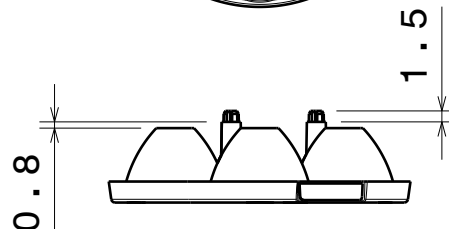

Anna-7

Same top side in all versions

Same location pin-circle in all versions

Same led-circle in all versions

Number of cones varies; 3, 4, 5, 6 and 7pcs on bottom side depending the version.

Material: PMMA