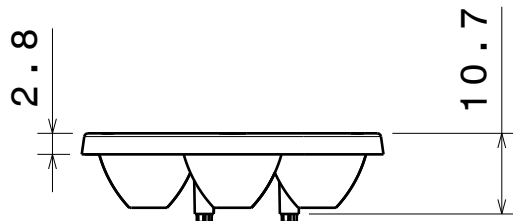

Anna-7

Same top side in all versions

Same location pin-circle in all versions

Same led-circle in all versions

Number of cones varies; 3, 4, 5, 6 and 7pcs on bottom side depending the version.

Material: PMMA