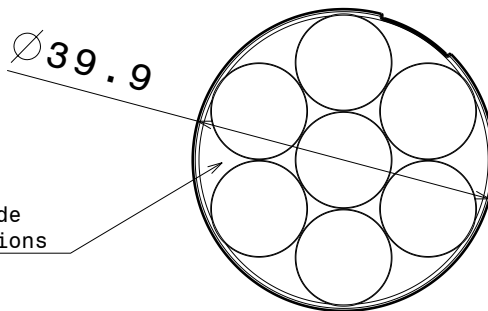

2

2

1

1

Anna-3

Anna-4

Anna-5

Anna-6

Anna-7

Same top side in all versions

Same location pin-circle in all versions

Same led-circle in all versions

Number of cones varies; 3, 4, 5, 6 and 7pcs on bottom side depending the version.

Material: PMMA