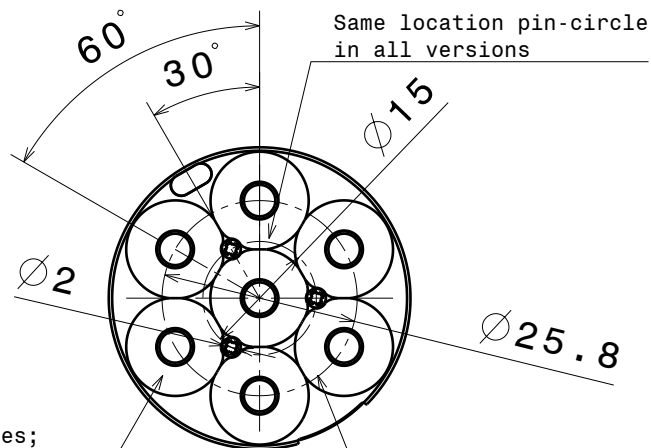

2

2

1

1

Anna-3

Anna-4

Anna-5

Anna-6

Anna-7

Same top side in all versions

Same location pin-circle in all versions

Same led-circle in all versions

Number of cones varies; 3, 4, 5, 6 and 7pcs on bottom side depending the version.

Material: PMMA

30.07.2010

SIZE

A4

DRAWING NUMBER

-

REV

1

SCALE