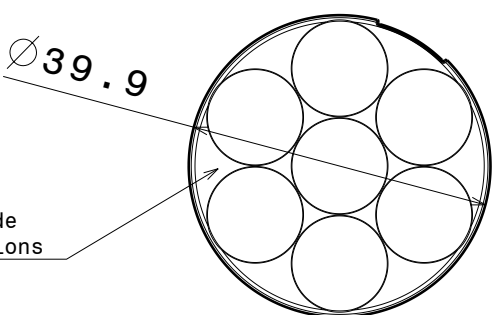

2

2

1

1

Anna-3

Anna-4

Anna-5

Anna-6

Anna-7

Same top side in all versions

Same location pin-circle in all versions

Number of cones varies; 3, 4, 5, 6 and 7pcs on bottom side depending the version.

Same led-circle in all versions

Material: PMMA

|              |                     |              |
|--------------|---------------------|--------------|
| SIZE<br>A4   | DRAWING NUMBER<br>- | REV<br>1     |
| SCALE<br>1:1 | WEIGHT (g)          | SHEET<br>1/1 |