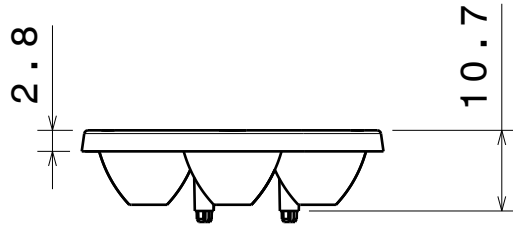

Anna-7

Same top side in all versions

Same location pin-circle in all versions

Number of cones varies; 3, 4, 5, 6 and 7pcs on bottom side depending the version.

Same led-circle in all versions

Material: PMMA

|              |                     |              |
|--------------|---------------------|--------------|
| SIZE<br>A4   | DRAWING NUMBER<br>- | REV<br>1     |
| SCALE<br>1:1 | WEIGHT (g)          | SHEET<br>1/1 |