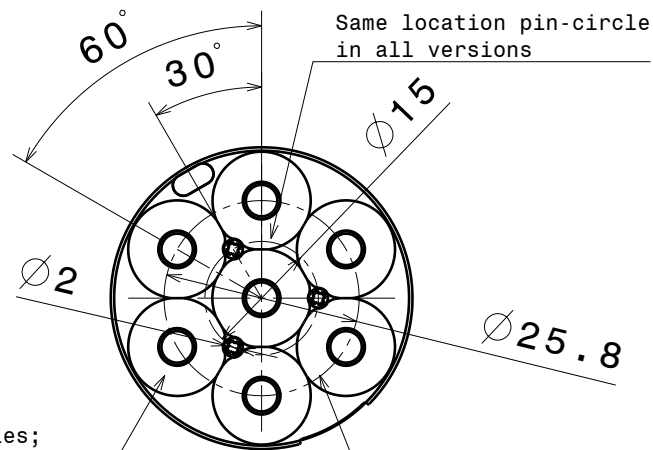

2

2

1

1

Anna-3

Anna-4

Anna-5

Anna-6

Anna-7

Same top side in all versions

Same location pin-circle in all versions

Number of cones varies; 3, 4, 5, 6 and 7pcs on bottom side depending the version.

Same led-circle in all versions

Material: PMMA

|              |                     |              |
|--------------|---------------------|--------------|
| SIZE<br>A4   | DRAWING NUMBER<br>- | REV<br>1     |
| SCALE<br>1:1 | WEIGHT (g)          | SHEET<br>1/1 |