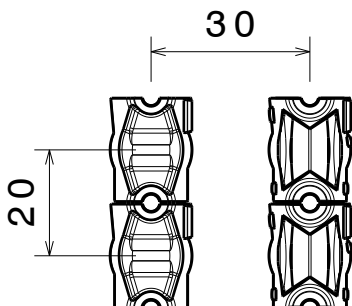

D

C

B

A

Isometric view

Bottom view

Beam direction

Front view

Strada lens arrangement recommendation

Top view

MATERIALS
 Lens: PMMA
 Tape(optional): PU Foam

Part no. with tape fastening: CA11992_Strada-T-DN

This drawing is our property.
 It can't be reproduced
 or communicated without
 our written agreement.

A4

DRAWING NUMBER

C11896

REV

1

SCALE

2:1

WEIGHT (g)