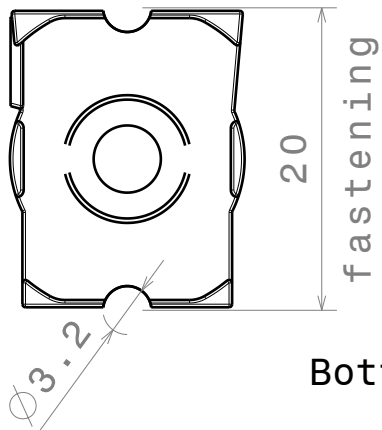

D

C

B

A

Isometric view

Bottom view

Beam direction

Front view

Strada lens arrangement recommendation

Top view

MATERIALS
 Lens: PMMA
 Tape(optional): PU Foam

Part no. with tape fastening: CA11992_Strada-T-DN

This drawing is our property.
 It can't be reproduced
 or communicated without
 our written agreement.

A4

DRAWING NUMBER

C11896

REV

1

SCALE

2:1

WEIGHT (g)