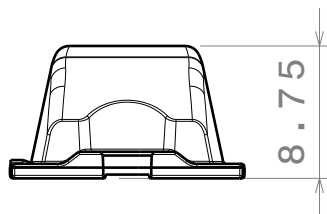

D

C

B

A

Isometric view

Bottom view

Beam direction

Front view

Strada lens arrangement recommendation

Top view

MATERIALS
 Lens: PMMA
 Tape(optional): PU Foam

Part no. with tape fastening: CA11992_Strada-T-DN

This drawing is our property.
 It can't be reproduced
 or communicated without
 our written agreement.

A4

DRAWING NUMBER

C11896

REV

1

SCALE

2:1

WEIGHT (g)