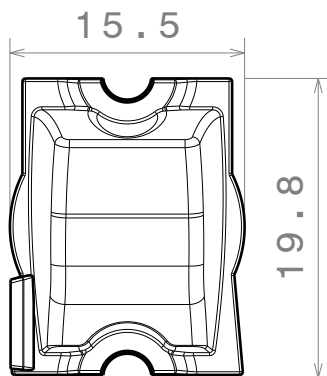

D

C

B

A

Isometric view

Bottom view

Beam direction

Front view

Strada lens arrangement recommendation

Top view

MATERIALS
 Lens: PMMA
 Tape(optional): PU Foam

Part no. with tape fastening: CA11992_Strada-T-DN

This drawing is our property.
 It can't be reproduced
 or communicated without
 our written agreement.

A4

DRAWING NUMBER

C11896

REV

1

SCALE

2:1

WEIGHT (g)