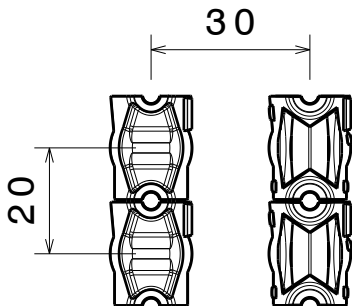

D

C

B

A

Isometric view

Bottom view

Beam direction

Front view

Strada lens arrangement recommendation

Top view

MATERIALS
 Lens: PMMA
 Tape(optional): PU Foam

Part no. with tape fastening: CA11992_Strada-T-DN

This drawing is our property.
 It can't be reproduced
 or communicated without
 our written agreement.

A4

DRAWING NUMBER

C11896

REV

1

SCALE

2:1

WEIGHT (g)