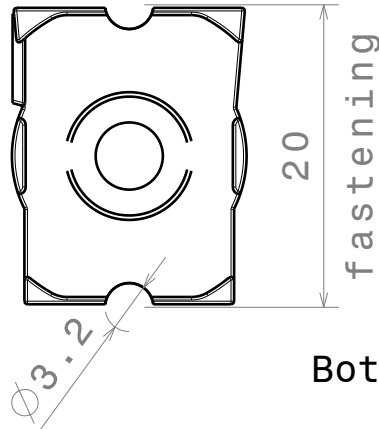

D

C

B

A

Isometric view

Bottom view

Beam direction

Front view

Strada lens arrangement recommendation

Top view

MATERIALS
 Lens: PMMA
 Tape(optional): PU Foam

Part no. with tape fastening: CA11992_Strada-T-DN

This drawing is our property.
 It can't be reproduced
 or communicated without
 our written agreement.

A4

DRAWING NUMBER

C11896

REV

1

SCALE

2:1

WEIGHT (g)