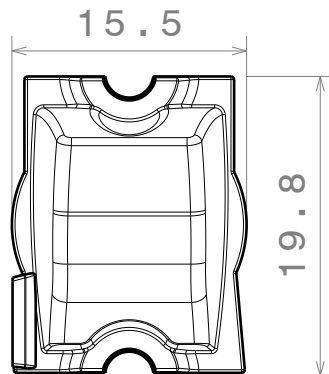

D

C

B

A

Isometric view

Bottom view

Beam direction

Front view

Strada lens arrangement recommendation

Top view

MATERIALS
 Lens: PMMA
 Tape(optional): PU Foam

Part no. with tape fastening: CA11992_Strada-T-DN

This drawing is our property.
 It can't be reproduced
 or communicated without
 our written agreement.

A4

DRAWING NUMBER

C11896

REV

1

SCALE

2:1

WEIGHT (g)