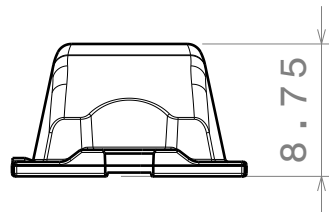

D

C

B

A

Isometric view

Bottom view

Beam direction

Front view

Strada lens arrangement recommendation

Top view

MATERIALS
 Lens: PMMA
 Tape(optional): PU Foam

Part no. with tape fastening: CA11992_Strada-T-DN

This drawing is our property.
 It can't be reproduced
 or communicated without
 our written agreement.

A4

DRAWING NUMBER

C11896

REV

1

SCALE

2:1

WEIGHT (g)