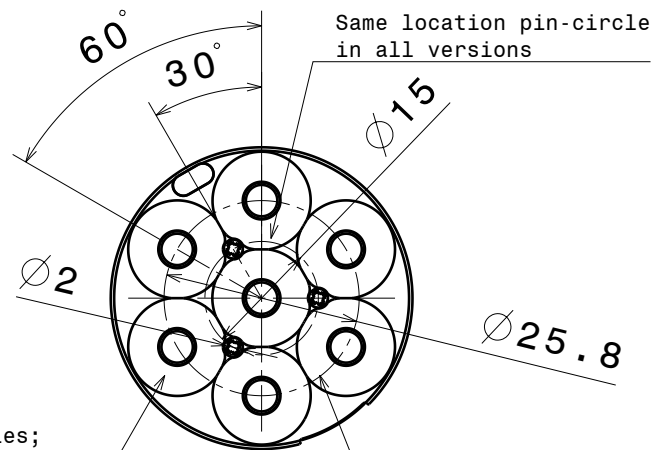

2

2

1

1

Anna-3

Anna-4

Anna-5

Anna-6

Anna-7

Same top side in all versions

Same location pin-circle in all versions

Same led-circle in all versions

Number of cones varies; 3, 4, 5, 6 and 7pcs on bottom side depending the version.

Material: PMMA

DRAWING NUMBER
Anna-40

REV
4

DESIGNED BY
hh

DATE
30.07.2010

SCALE 1:1

WEIGHT (g)

SHEET

1/1