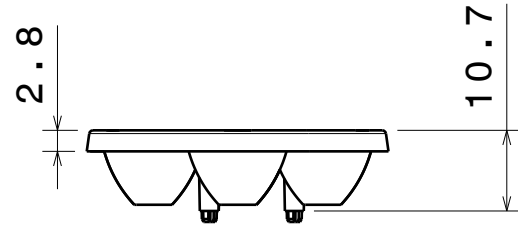

Anna-7

Same top side in all versions

Same location pin-circle in all versions

Same led-circle in all versions

Number of cones varies; 3, 4, 5, 6 and 7pcs on bottom side depending the version.

Material: PMMA

DRAWING NUMBER
Anna-40

REV
4

DESIGNED BY
hh

DATE
30.07.2010

SCALE 1:1

WEIGHT (g)

SHEET

1/1