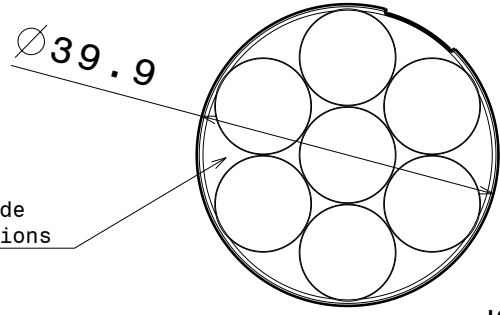

2

2

1

1

Anna-3

Anna-4

Anna-5

Anna-6

Anna-7

Same top side in all versions

Same location pin-circle in all versions

Same led-circle in all versions

Number of cones varies; 3, 4, 5, 6 and 7pcs on bottom side depending the version.

Material: PMMA