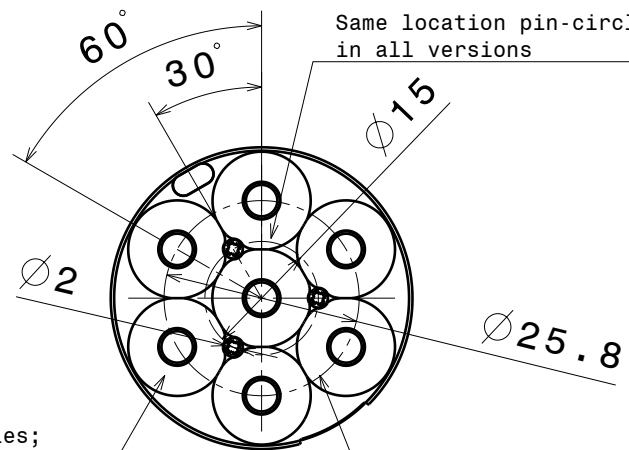

2

2

1

1

Anna-3

Anna-4

Anna-5

Anna-6

Anna-7

Same top side in all versions

Same location pin-circle in all versions

Number of cones varies; 3, 4, 5, 6 and 7pcs on bottom side depending the version.

Same led-circle in all versions

Material: PMMA

hh

30.07.2010

SIZE

A4

DRAWING NUMBER

-

REV

1

SCALE

1:1

WEIGHT (g)

SHEET

1/1

D

A