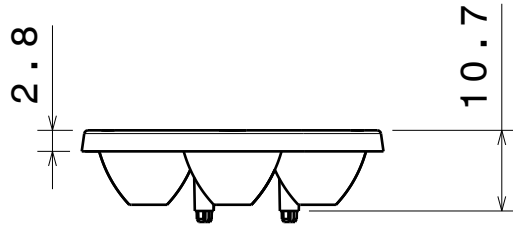

Anna-7

Same top side in all versions

Same location pin-circle in all versions

Number of cones varies; 3, 4, 5, 6 and 7pcs on bottom side depending the version.

Same led-circle in all versions

Material: PMMA