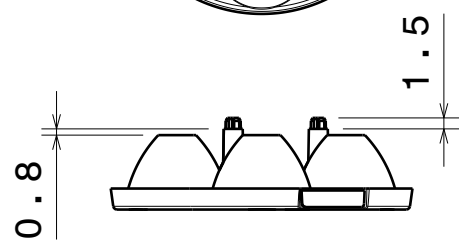

Anna-7

Same top side in all versions

Same location pin-circle in all versions

Number of cones varies; 3, 4, 5, 6 and 7pcs on bottom side depending the version.

Same led-circle in all versions

Material: PMMA