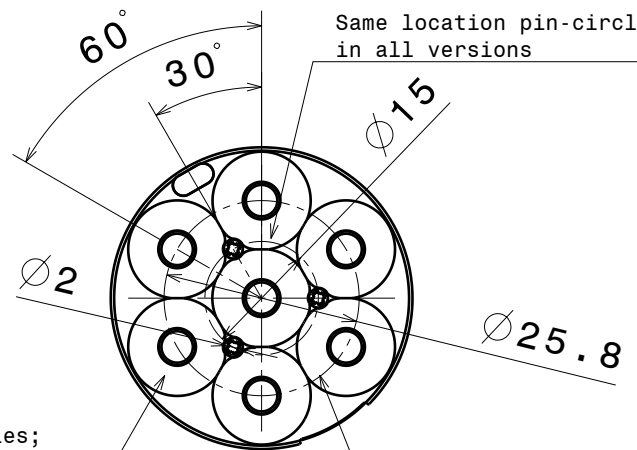

Anna-7

Same top side in all versions

Same location pin-circle in all versions

Number of cones varies; 3, 4, 5, 6 and 7pcs on bottom side depending the version.

Same led-circle in all versions

Material: PMMA

DESIGNED BY hh DATE 30.07.2010

SIZE A4 DRAWING NUMBER - REV 1

SCALE 1:1 WEIGHT (g) SHEET 1/1

D

A

4

4

3