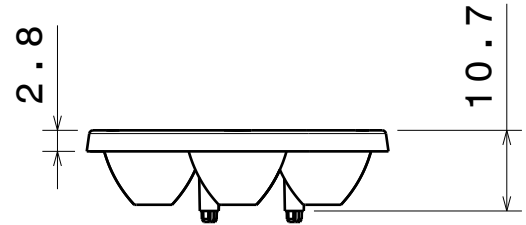

Anna-7

Same top side in all versions

Same location pin-circle in all versions

Number of cones varies; 3, 4, 5, 6 and 7pcs on bottom side depending the version.

Same led-circle in all versions

Material: PMMA

DESIGNED BY hh DATE 30.07.2010

SIZE A4 DRAWING NUMBER - REV 1

SCALE 1:1 WEIGHT (g) SHEET 1/1

D

A

4

4

3