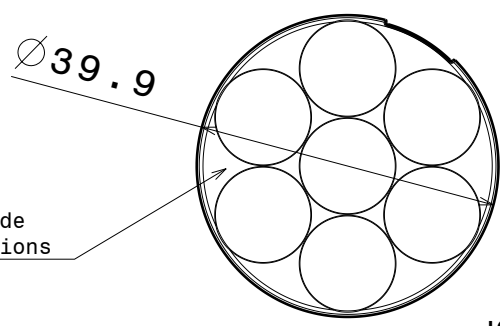

Anna-7

Same top side in all versions

Same location pin-circle in all versions

Number of cones varies; 3, 4, 5, 6 and 7pcs on bottom side depending the version.

Same led-circle in all versions

Material: PMMA

DESIGNED BY hh DATE 30.07.2010

SIZE A4 DRAWING NUMBER - REV 1

SCALE 1:1 WEIGHT (g) SHEET 1/1

D

A

4

4

3