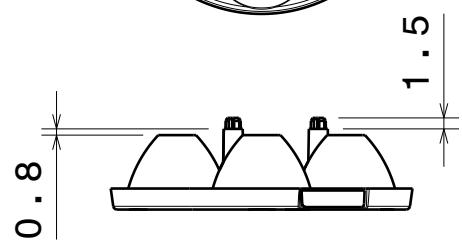

Anna-7

Same top side in all versions

Same location pin-circle in all versions

Number of cones varies; 3, 4, 5, 6 and 7pcs on bottom side depending the version.

Same led-circle in all versions

Material: PMMA

DESIGNED BY hh DATE 30.07.2010

SIZE A4 DRAWING NUMBER - REV 1

SCALE 1:1 WEIGHT (g) SHEET 1/1

D

A

4

4

3