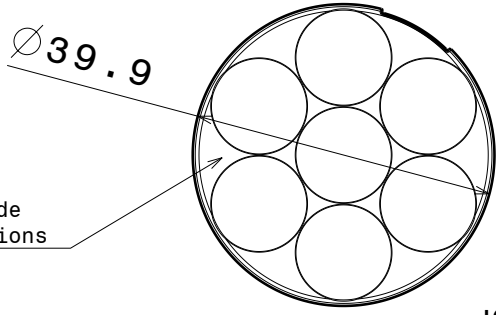

2

2

1

1

Anna-3

Anna-4

Anna-5

Anna-6

Anna-7

Same top side in all versions

Same location pin-circle in all versions

Number of cones varies; 3, 4, 5, 6 and 7pcs on bottom side depending the version.

Same led-circle in all versions

Material: PMMA