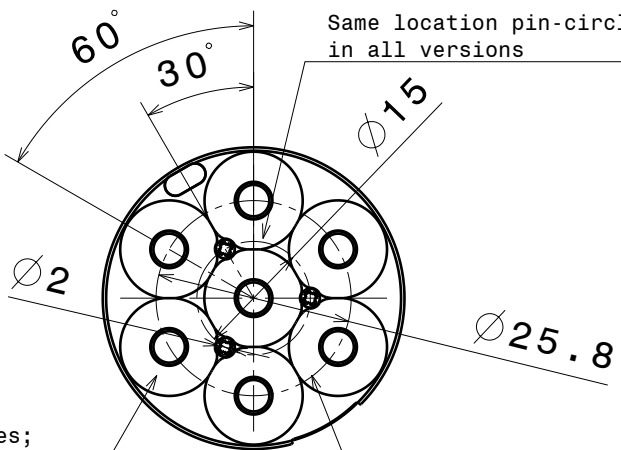

2

2

1

1

Anna-3

Anna-4

Anna-5

Anna-6

Anna-7

Same top side in all versions

Same location pin-circle in all versions

Number of cones varies; 3, 4, 5, 6 and 7pcs on bottom side depending the version.

Same led-circle in all versions

Material: PMMA

SIZE A4	DRAWING NUMBER -	REV 1
SCALE 1:1	WEIGHT (g)	SHEET 1/1

D

A