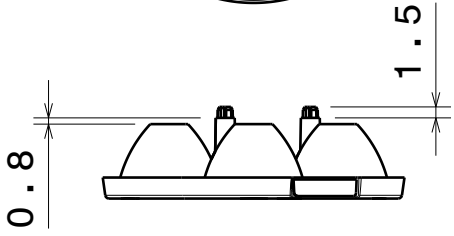

Anna-7

Same top side in all versions

Same location pin-circle in all versions

Number of cones varies; 3, 4, 5, 6 and 7pcs on bottom side depending the version.

Same led-circle in all versions

Material: PMMA

SIZE A4	DRAWING NUMBER -	REV 1
SCALE 1:1	WEIGHT (g)	SHEET 1/1

D

A