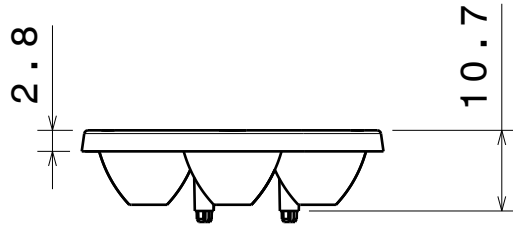

Anna-7

Same top side in all versions

Same location pin-circle in all versions

Number of cones varies; 3, 4, 5, 6 and 7pcs on bottom side depending the version.

Same led-circle in all versions

Material: PMMA

SIZE A4	DRAWING NUMBER -	REV 1
SCALE 1:1	WEIGHT (g)	SHEET 1/1

D

A