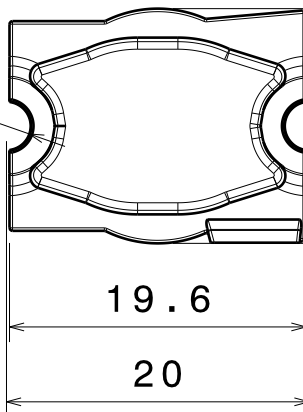

D

C

B

A

Isometric view

Led

Bottom view

2.85

2.05

Right view

6.4

Front view

∅ 3.2

Top view

15.5

19.6

20

c / c

Material: PMMA

Part no. with tape fastening: CA10914

This drawing is our property.  
It can't be reproduced  
or communicated without  
our written agreement.

Ledil Oy  
Tehdaskatu 13  
FIN-24100 SALO  
Finland

DESIGNED BY

DATE

hh

16.04.2009

SCALE

2:1

WEIGHT (g)

SHEET