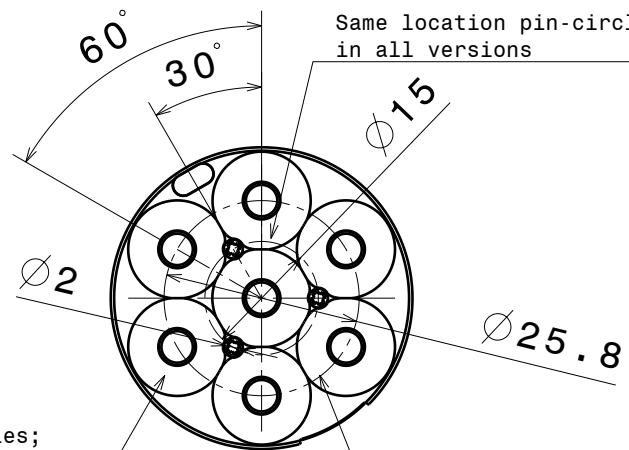

2

2

1

1

Anna-3

Anna-4

Anna-5

Anna-6

Anna-7

Same top side in all versions

Same location pin-circle in all versions

Number of cones varies; 3, 4, 5, 6 and 7pcs on bottom side depending the version.

Same led-circle in all versions

Material: PMMA

30.07.2010

SIZE

A4

DRAWING NUMBER

-

REV

1

SCALE