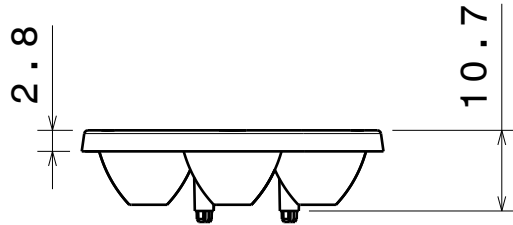

Anna-7

Same top side in all versions

Same location pin-circle in all versions

Number of cones varies; 3, 4, 5, 6 and 7pcs on bottom side depending the version.

Same led-circle in all versions

Material: PMMA

30.07.2010

SIZE

A4

DRAWING NUMBER

-

REV

1

SCALE