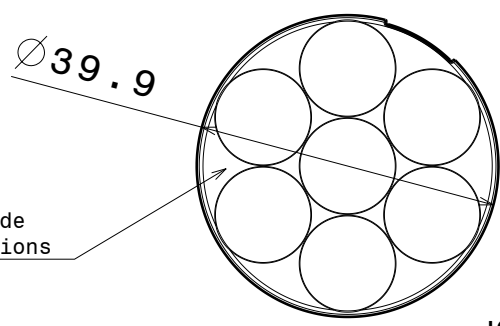

Anna-7

Same top side in all versions

Same location pin-circle in all versions

Number of cones varies; 3, 4, 5, 6 and 7pcs on bottom side depending the version.

Same led-circle in all versions

Material: PMMA

SIZE A4	DRAWING NUMBER -	REV 1
SCALE 1:1	WEIGHT (g)	SHEET 1/1

D

A