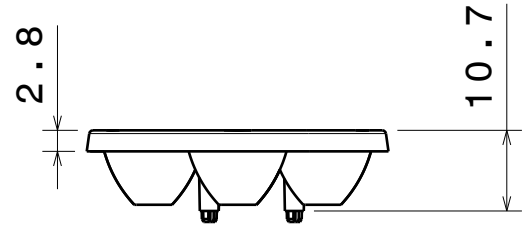

Anna-7

Same top side in all versions

Same location pin-circle in all versions

Number of cones varies; 3, 4, 5, 6 and 7pcs on bottom side depending the version.

Same led-circle in all versions

Material: PMMA

SIZE A4	DRAWING NUMBER -	REV 1
SCALE 1:1	WEIGHT (g)	SHEET 1/1

D

A