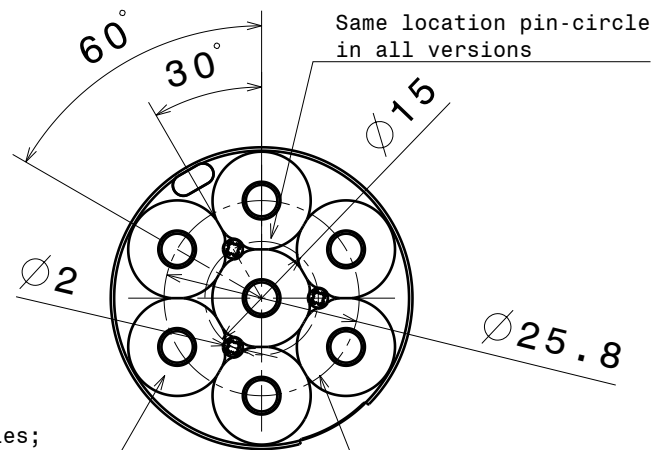

Anna-7

Same top side in all versions

Same location pin-circle in all versions

Number of cones varies; 3, 4, 5, 6 and 7pcs on bottom side depending the version.

Same led-circle in all versions

Material: PMMA

SIZE A4	DRAWING NUMBER -	REV 1
SCALE 1:1	WEIGHT (g)	SHEET 1/1

D

A