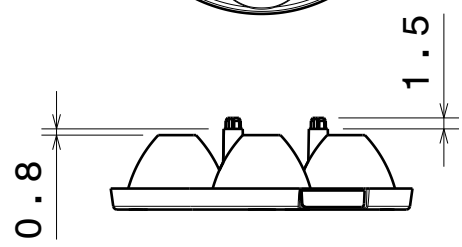

Anna-7

Same top side in all versions

Same location pin-circle in all versions

Number of cones varies; 3, 4, 5, 6 and 7pcs on bottom side depending the version.

Same led-circle in all versions

Material: PMMA

SIZE A4	DRAWING NUMBER -	REV 1
SCALE 1:1	WEIGHT (g)	SHEET 1/1

D

A