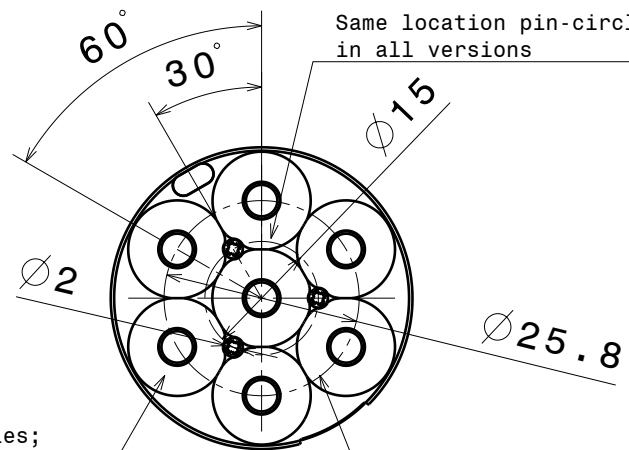

2

2

1

1

Anna-3

Anna-4

Anna-5

Anna-6

Anna-7

Same top side in all versions

Same location pin-circle in all versions

Number of cones varies; 3, 4, 5, 6 and 7pcs on bottom side depending the version.

Same led-circle in all versions

Material: PMMA

30.07.2010

SIZE

DRAWING NUMBER

REV

A4

-

1

SCALE