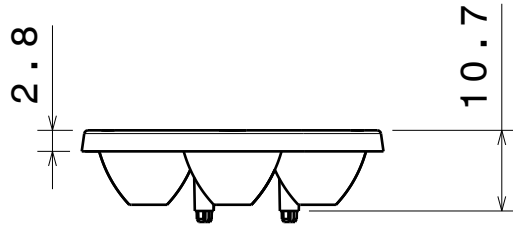

Anna-7

Same top side in all versions

Same location pin-circle in all versions

Number of cones varies; 3, 4, 5, 6 and 7pcs on bottom side depending the version.

Same led-circle in all versions

Material: PMMA

30.07.2010

SIZE

DRAWING NUMBER

REV

A4

-

1

SCALE