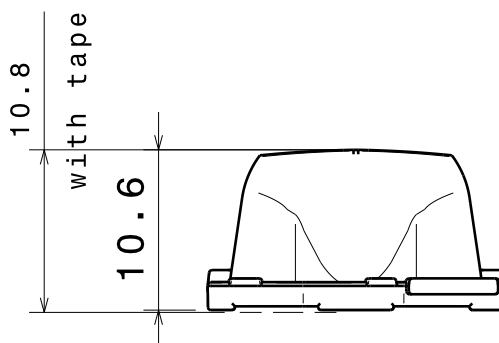

D

C

B

A

Isometric view  
Scale: 1:1

Bottom view

Front view

Top view

Material: PMMA

Part no. with tape:  
CA11180\_Strada-DW-GD-tape

c/c fastening

This drawing is our property.  
It can't be reproduced  
or communicated without  
our written agreement.

Ledil Oy  
Tehdaskatu 13  
FIN-24100 SALO  
Finland

DRAWING NUMBER

C11132

REV

1

SCALE

2:1

WEIGHT (g)

SHEET