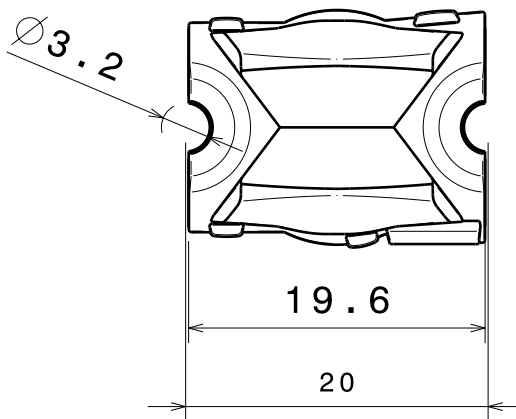

D

C

B

A

Isometric view  
Scale: 1:1

Bottom view

Front view

Top view

Material: PMMA

Part no. with tape:  
CA11180\_Strada-DW-GD-tape

c/c fastening

This drawing is our property.  
It can't be reproduced  
or communicated without  
our written agreement.

Ledil Oy  
Tehdaskatu 13  
FIN-24100 SALO  
Finland

DRAWING NUMBER

C11132

REV

1

SCALE

2:1

WEIGHT (g)

SHEET