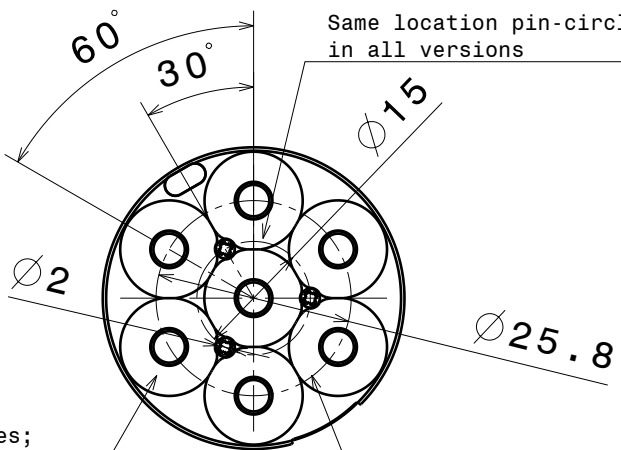

2

2

1

1

Anna-3

Anna-4

Anna-5

Anna-6

Anna-7

Same top side in all versions

Same location pin-circle in all versions

Same led-circle in all versions

Number of cones varies; 3, 4, 5, 6 and 7pcs on bottom side depending the version.

Material: PMMA

SIZE A4	DRAWING NUMBER -	REV 1
SCALE 1:1	WEIGHT (g)	SHEET 1/1

D

A