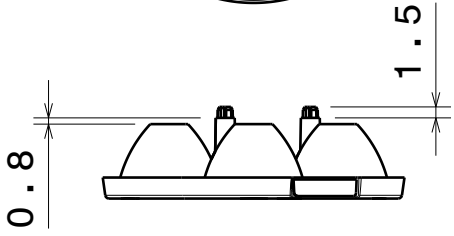

Anna-7

Same top side in all versions

Same location pin-circle in all versions

Same led-circle in all versions

Number of cones varies; 3, 4, 5, 6 and 7pcs on bottom side depending the version.

Material: PMMA

SIZE A4	DRAWING NUMBER -	REV 1
SCALE 1:1	WEIGHT (g)	SHEET 1/1

D

A