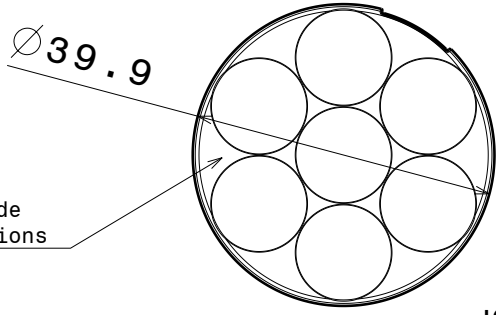

2

2

1

1

Anna-3

Anna-4

Anna-5

Anna-6

Anna-7

Same top side in all versions

Same location pin-circle in all versions

Same led-circle in all versions

Number of cones varies; 3, 4, 5, 6 and 7pcs on bottom side depending the version.

Material: PMMA