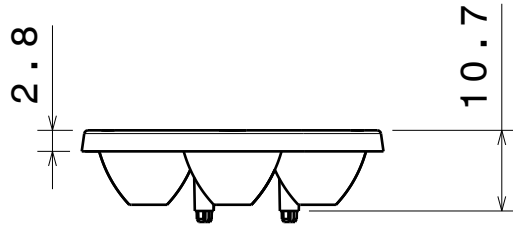

Anna-7

Same top side in all versions

Same location pin-circle in all versions

Same led-circle in all versions

Number of cones varies; 3, 4, 5, 6 and 7pcs on bottom side depending the version.

Material: PMMA

SIZE A4	DRAWING NUMBER -	REV 1
SCALE 1:1	WEIGHT (g)	SHEET 1/1

D

A