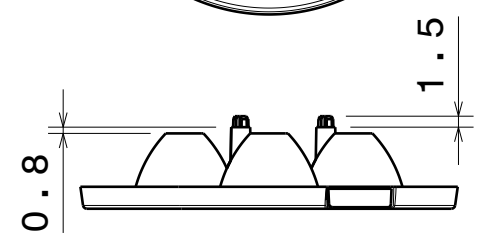

1

Anna-3

Anna-4

Anna-5

Anna-6

Anna-7

Same top side in all versions

Same location pin-circle in all versions

Number of cones varies; 3, 4, 5, 6 and 7 pcs on bottom side depending the version.

Same led-circle in all versions

Material: PMMA

- Versions:
 Anna-3-S
 Anna-3-M
 Anna-3-W
 Anna-4-S
 Anna-4-M
 Anna-4-W
 Anna-5-S
 Anna-5-M
 Anna-5-W
 Anna-6-S
 Anna-6-M
 Anna-6-W
 Anna-7-S
 Anna-7-M
 Anna-7-W

SIZE A4	DRAWING NUMBER -	REV 1
SCALE 1:1	WEIGHT (g)	SHEET 1/1

D A