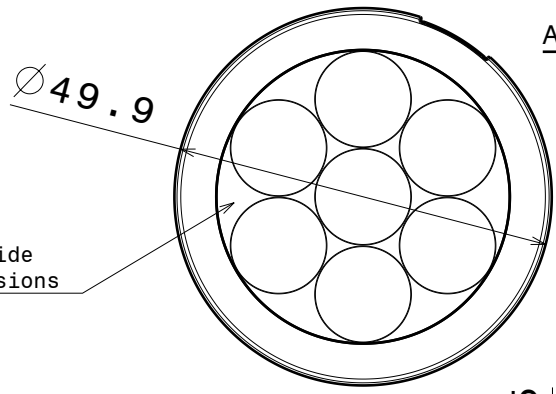

1

Anna-3

Anna-4

Anna-5

Anna-6

Anna-7

Same top side in all versions

Same location pin-circle in all versions

Number of cones varies; 3, 4, 5, 6 and 7 pcs on bottom side depending the version.

Same led-circle in all versions

Material: PMMA

- Versions:
 Anna-3-S
 Anna-3-M
 Anna-3-W
 Anna-4-S
 Anna-4-M
 Anna-4-W
 Anna-5-S
 Anna-5-M
 Anna-5-W
 Anna-6-S
 Anna-6-M
 Anna-6-W
 Anna-7-S
 Anna-7-M
 Anna-7-W

SIZE A4	DRAWING NUMBER -	REV 1
SCALE 1:1	WEIGHT (g)	SHEET 1/1

D A