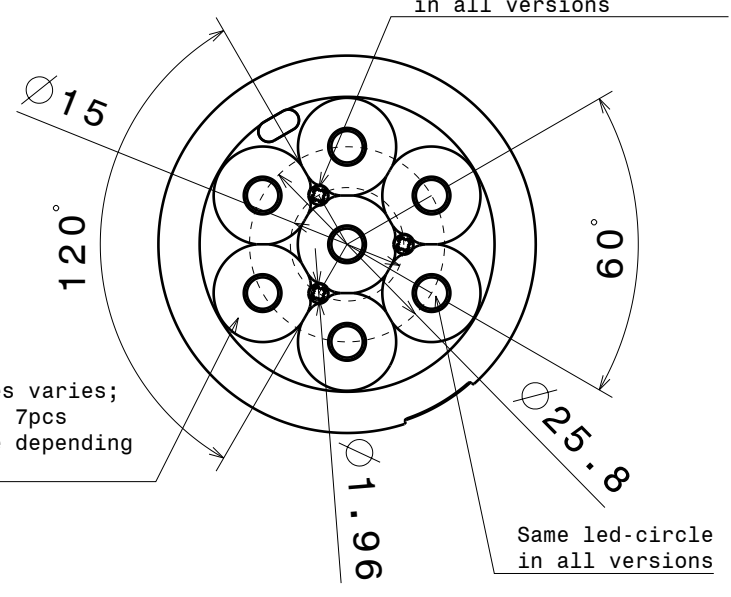

1

Anna-3

Anna-4

Anna-5

Anna-6

Anna-7

Same top side in all versions

Same location pin-circle in all versions

Number of cones varies; 3, 4, 5, 6 and 7 pcs on bottom side depending the version.

Same led-circle in all versions

Material: PMMA

- Versions:
 Anna-3-S
 Anna-3-M
 Anna-3-W
 Anna-4-S
 Anna-4-M
 Anna-4-W
 Anna-5-S
 Anna-5-M
 Anna-5-W
 Anna-6-S
 Anna-6-M
 Anna-6-W
 Anna-7-S
 Anna-7-M
 Anna-7-W

SIZE A4	DRAWING NUMBER -	REV 1
SCALE 1:1	WEIGHT (g)	SHEET 1/1

D A