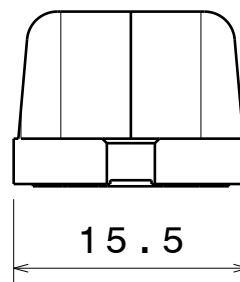

D

C

B

A

4

4

Tape 0.4mm

Bottom view

Right view

Front view

3

3

2

2

Top view

Materials  
 Lens: PMMA  
 Tape: PU Foam with PSA

hh

DATE

20.11.2008

SIZE

A4

PART NUMBER

SCALE

2:1