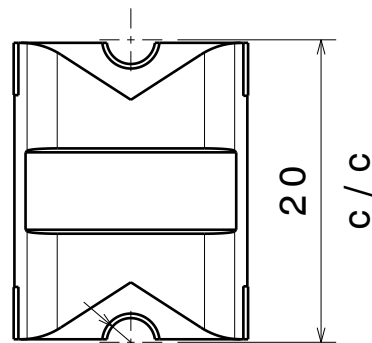

D

C

B

A

4

4

Tape 0.4mm

Bottom view

Right view

Front view

3

3

2

2

Top view

Materials  
 Lens: PMMA  
 Tape: PU Foam with PSA

hh

DATE

20.11.2008

SIZE

A4

PART NUMBER

SCALE

2:1