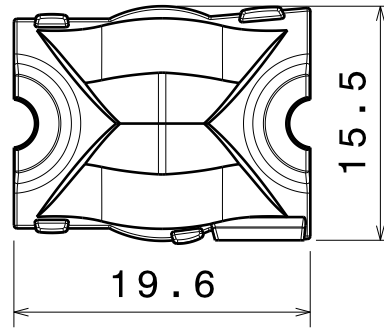

Bottom view
, tape not shown

3

3

Lens: C11242 Strada-DW-N83

Front view

Tape: C10775 Vosu-WU-M-365-tape

2

2

Materials
Lens: PMMA
Tape: PU Foam

Part no.s:
CA11243_Strada-DW-N83-tape
CA11243_Strada-DW-MX6-tape

Tolerances:
Dimensions +/- 0,1 if not otherwise shown.

Top view

This drawing is our property.
It can't be reproduced
or communicated without
our written agreement.

| | | |
|---------------------|----------------------------------|---------------------|
| SIZE A4 | DRAWING NUMBER CA11243 | REV 1 |
| SCALE 2:1 | WEIGHT (g) | SHEET 1/1 |

D

A