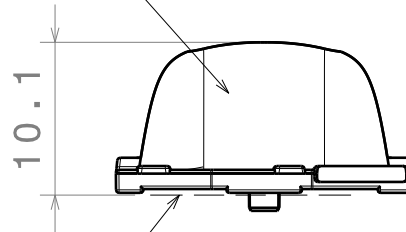

3

3

Lens: C11242 Strada-DW-N83

Front view

Tape: C10775 Vosu-WU-M-365-tape

2

2

Materials
Lens: PMMA
Tape: PU Foam

Part no.s:
CA11243_Strada-DW-N83-tape
CA11243_Strada-DW-MX6-tape

Tolerances:
Dimensions +/- 0,1 if not otherwise shown.