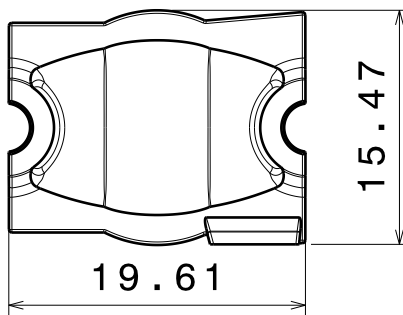

Bottom view
, tape not shown

3

3

Lens: C11244_Strada-DN-N83

5.74

Front view

Tape: C10775_Vosu-WU-M-365-tape

2

2

Materials
Lens: PMMA
Tape: PU Foam

Part no.s:
CA11245_Strada-DN-N83-tape
CA11245_Strada-DN-MX6-tape

Tolerances:
Dimensions +/- 0,1 if not otherwise shown.

Top view

This drawing is our property.
It can't be reproduced
or communicated without
our written agreement.

tk

DATE

25.11.2009

SIZE

A4

DRAWING NUMBER

CA11245

REV

1

DESIGNED BY

hh

DATE

25.11.2009

SCALE

2:1

WEIGHT (g)