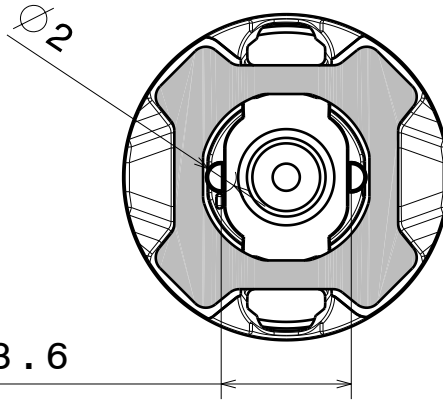

D

C

B

A

Isometric view

8.6

c / c

Lens

CA11703 LR2 LH1-holder-tape

tape

14.8

0.4

Top view

Materials:

Lens: PMMA

Holder: PC white

pl

27.08.2010

SIZE

A4

DRAWING NUMBER

-

REV

2

SCALE

1:1

WEIGHT (g)

SHEET

1/1

D

A

4