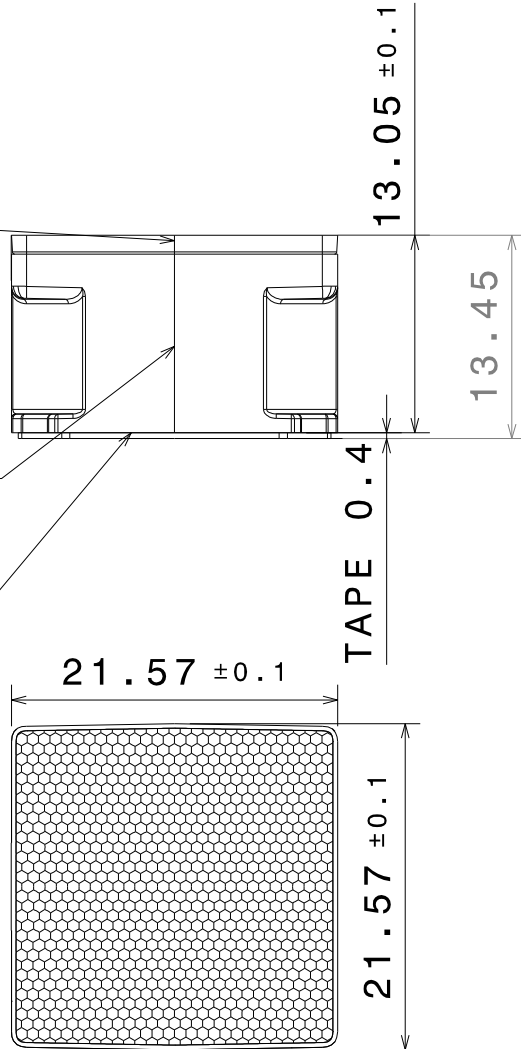

Isometric view
Scale: 1:1

Lens C11541_Rose2-M

Rose-Holder-083 (DWG no. 10498)

Adhesive tape (DWG no. C10278)

MATERIALS

LENS: PMMA

HOLDER: ABS White

TAPE: Scapa 5669

This drawing is our property.
It can't be reproduced
or communicated without
our written agreement.

Ledil Oy
Tehdaskatu 13
FIN-24100 SALO
Finland

DRAWING TITLE

Drawing NIS83-2-M Assembly

DRAWN BY mav		DATE 27.10.2010		DRAWING NUMBER CA11839			REV 1
CHECKED BY kk		DATE 27.10.2010					SIZE A4
DESIGNED BY HH		DATE 31.1.2007		SCALE 2:1	WEIGHT (g) 4.5	SHEET 1/1	