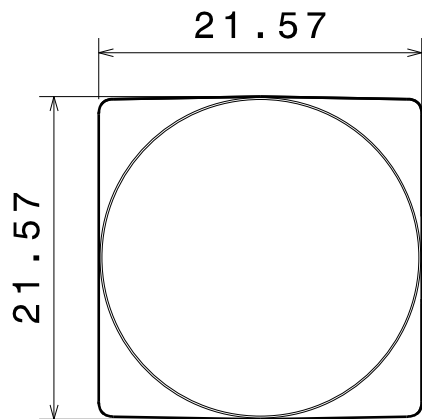

21.57

21.57

Top view

MATERIALS
LENS: PMMA
HOLDER: PC BLACK
TAPE: PU foam

This drawing is our property.
It can't be reproduced
or communicated without
our written agreement.

Ledil Oy
Tehdaskatu 13
FIN-24100 SALO
Finland

DRAWING TITLE

Drawing NIS83-2-D Assembly

DRAWN BY

mav

DATE

21.04.2011

CHECKED BY

hh

DATE

21.04.2011

SIZE

A4

DRAWING NUMBER

CA12122

REV

1

DESIGNED BY

HH

DATE

31.1.2007

SCALE

2:1

WEIGHT (g)

4.5

SHEET

1/1

1

1

D

A