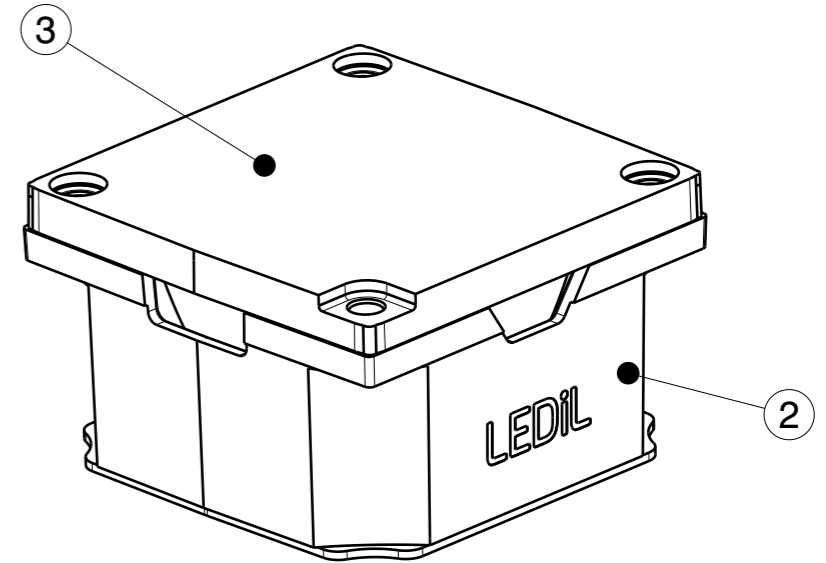

A

Isometric view

INDEX	PART NO	DESCRIPTION	MATERIAL	COLOUR
1	C15050	ROSE-TAPE	PU 2-sided foam tape	adhesive
2	C14010	ROSE-LT-HLD-I-BLK	Pc	black
3	F14463	ROSE-UV-W	LSR	clear

Tolerances if not otherwise shown  
 According to DIN ISO 2768-1  
 Linear measures:  
 up to 30mm class M, otherwise class C  
 According to DIN ISO 2768-2  
 Form and position: class L

SIZE PART NUMBER  
**A3 FCA14464**

SCALE 3:1 WEIGHT 4,5 g SHEET 1/1