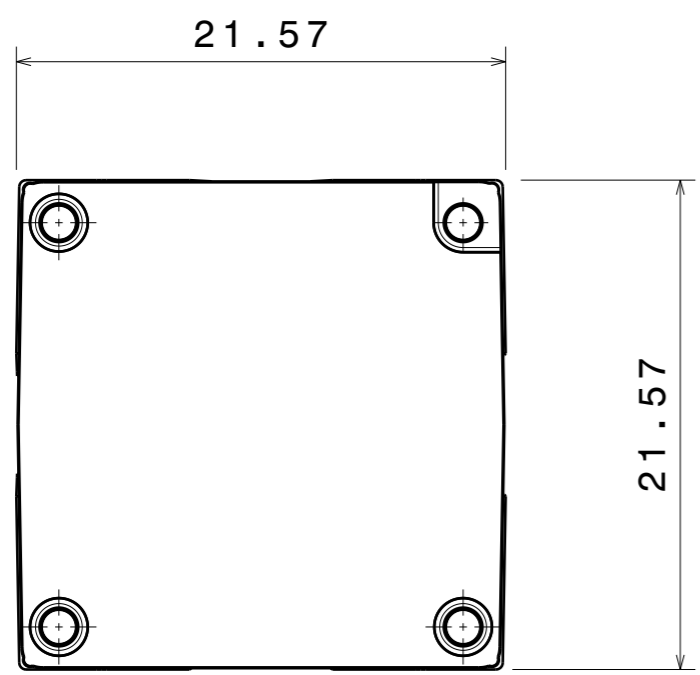

A

Isometric view

INDEX	PART NO	DESCRIPTION	MATERIAL	COLOUR
1	C15050	ROSE-TAPE	PU 2-sided foam tape	adhesive
2	C14010	ROSE-LT-HLD-I-BLK	Pc	black
3	F14463	ROSE-UV-W	LSR	clear

Tolerances if not otherwise shown  
 According to DIN ISO 2768-1  
 Linear measures:  
 up to 30mm class M, otherwise class C  
 According to DIN ISO 2768-2  
 Form and position: class L

SIZE PART NUMBER  
**A3 FCA14464**

SCALE 3:1 WEIGHT 4,5 g SHEET 1/1