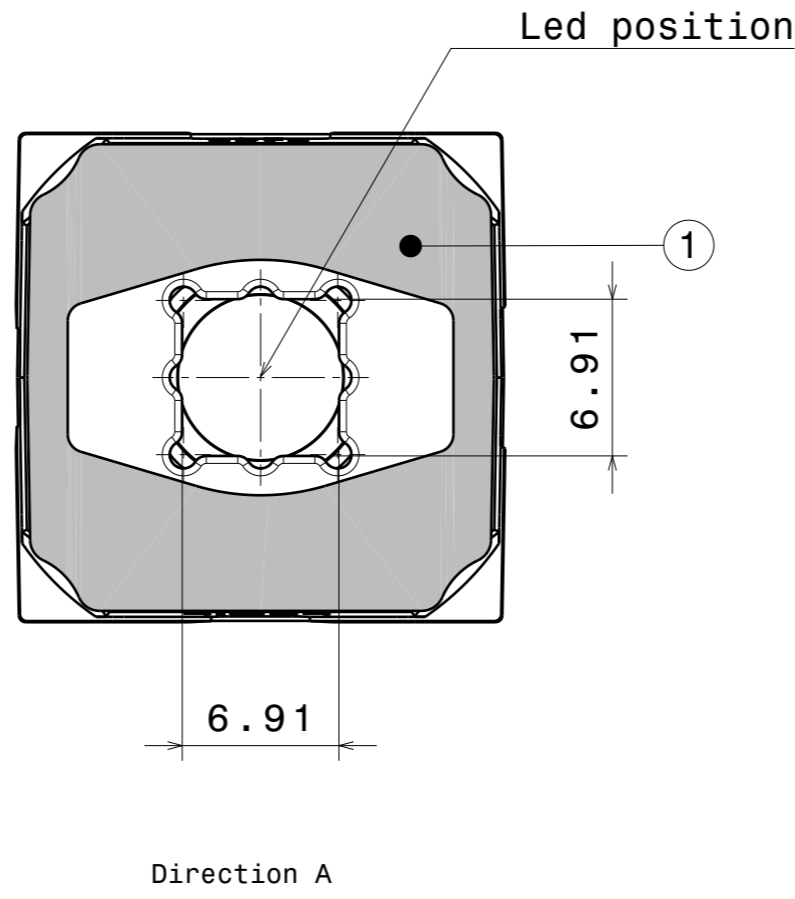

A

Isometric view

INDEX	PART NO	DESCRIPTION	MATERIAL	COLOUR
1	C15050	ROSE-TAPE	PU 2-sided foam tape	adhesive
2	C14010	ROSE-LT-HLD-I-BLK	Pc	black
3	F14463	ROSE-UV-W	LSR	clear

Tolerances if not otherwise shown  
 According to DIN ISO 2768-1  
 Linear measures:  
 up to 30mm class M, otherwise class C  
 According to DIN ISO 2768-2  
 Form and position: class L

SIZE PART NUMBER  
**A3 FCA14464**

SCALE 3:1 WEIGHT 4,5 g SHEET 1/1