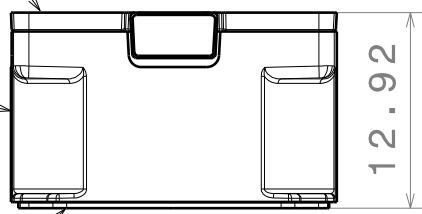

D

C

B

A

4

4

Bottom view

Lens:  
C11358\_Laura-D-RE

Holder:  
C10358\_Rose-Holder-RE

Front view

Tape: C10278\_Rose-tape

3

3

2

2

Materials  
 Lens: PMMA  
 Holder: PC white  
 Tape: PU Foam

Tolerances:  
 Dimensions +/- 0,1 if not otherwise shown.  
 Control for SPC marked dimensions.

This drawing is our property.  
 It can't be reproduced  
 or communicated without  
 our written agreement.