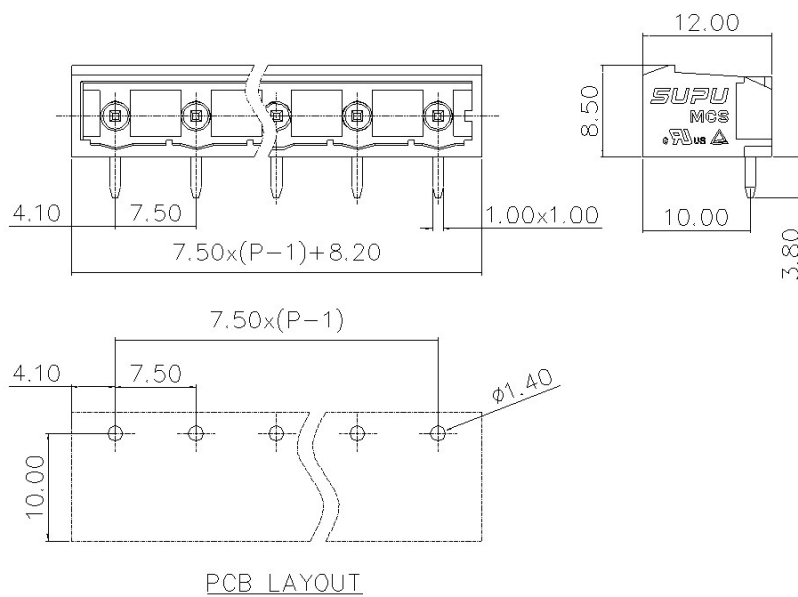

Category: 插拔式端子-插座/Plug-in terminal-plug

Product name: 4753XX

Product Description: 7.5mm , 500V , 12A CE , UL

Product Picture

基本信息 /Basic Information

产品型号
SUPU ID 4753XX

产品间距
Pitch 7.5mm

产品层数
Number of levels 1

产品位数
Number of connections 2P-24P

接线方式
Connection method -

防护等级
Protection Level IP20

工作温度 Work temperature	-40~+105°C
--------------------------	------------

IEC数据 /IEC Data

额定电流 Rated Current	12A		
额定电压 Rated Voltage	500V		
过压类别 Overvoltage category	III	III	II
污染等级 Pollution degree	3	2	2
额定冲击电压 Rated impulse voltage	6KV	6KV	6KV
额定电压 Rated Voltage	500V	630V	1000V
硬导线截面积 Conductor cross section solid	-		
柔性导线截面积 Conductor cross section flexible	-		
柔性导线截面积，带绝缘管套 Conductor cross section flexible,with furrule	-		
锁线螺钉规格 Locking screw Specification	-		
额定扭矩 Rated Torque	-		
固定螺钉规格 Fixed Screw Specification	-		
额定扭矩 Rated Torque	-		
剥线长度 Stripping length	-		

UL数据 /UL Data

使用组别 Use group	B	C	D
额定电流 Rated Current	15A	-	10A
额定电压 Rated Voltage	300V	-	300V

额定接线容量
Rated cross section

材料信息 /Material Data

绝缘材料 Insulation material	PA66
绝缘材料组别 Insulation material group	I
阻燃等级，符合UL94 Flame retardant grade, UL94 compliance	V0
导体材料 Contact material	Copper alloy
导体表面镀层 Surface characteristics	Sn,Plated