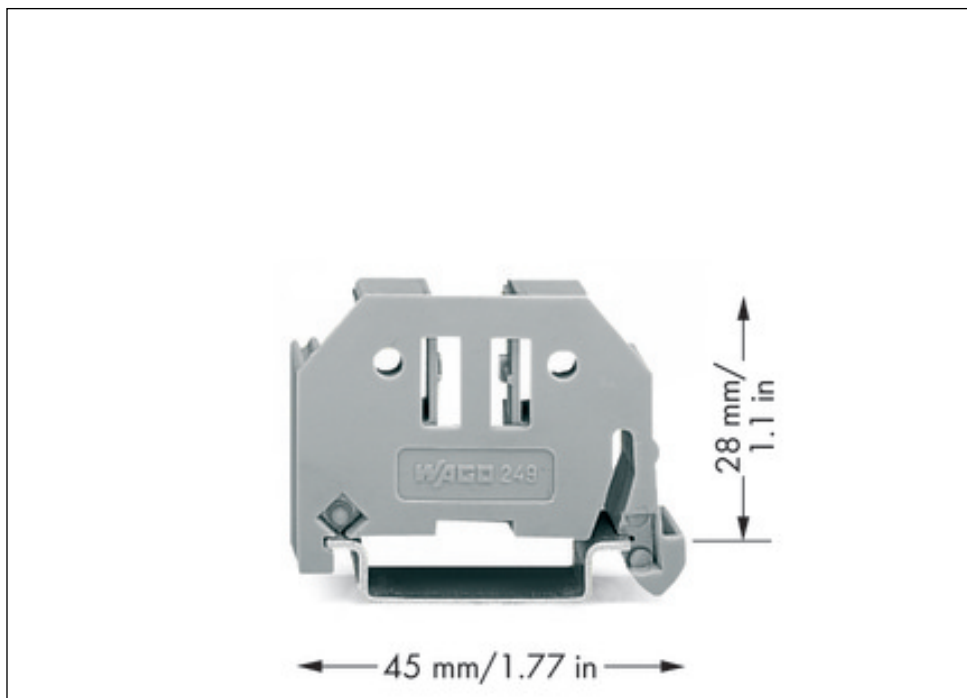

Accessories

793-5501/000-023	WMB Multi marking system; plain; for terminal block width 5 - 17.5 mm; stretchable 5 - 5.2 mm; 10 strips with 10 markers per card	5
793-5501/000-024	WMB Multi marking system; plain; for terminal block width 5 - 17.5 mm; stretchable 5 - 5.2 mm; 10 strips with 10 markers per card	5

General accessory

Item no.	Description	Pack. unit (Sub Pack)
249-105	Pivoting group marker carrier	25
249-118	Group marker carrier adjustable in height; for 2 WMB markers or 1 x continuous strip; 10 mm wide; snap-on type and adjustable in height from 43.5 mm to 59.5 mm in 249-116 and 249-117 end stops; Slot for WMB, WSB, WCB markers	25
249-119	Group marker carrier adjustable in height; for 1 marker card or self-adhesive label and transparent protection covers; 10 mm wide; snap-on type and adjustable in height from 43.5 mm to 59.5 mm in 249-116 and 249-117 end stops	25
249-120	Group marker carrier adjustable in height; with marking surface; 6 mm wide; snap-on type and adjustable in height from 42.2 mm to 58.2 mm in 249-116 and 249-117 end stops	25
2009-163	Group marker carrier adjustable in height; for 9 WMB markers or 1 TOPJOB@S marking strip; 12.2 mm width; snap-on type and height-adjustable from 45 mm to 61 mm in 249-116 and 249-117 end stops	25

Images & drawings