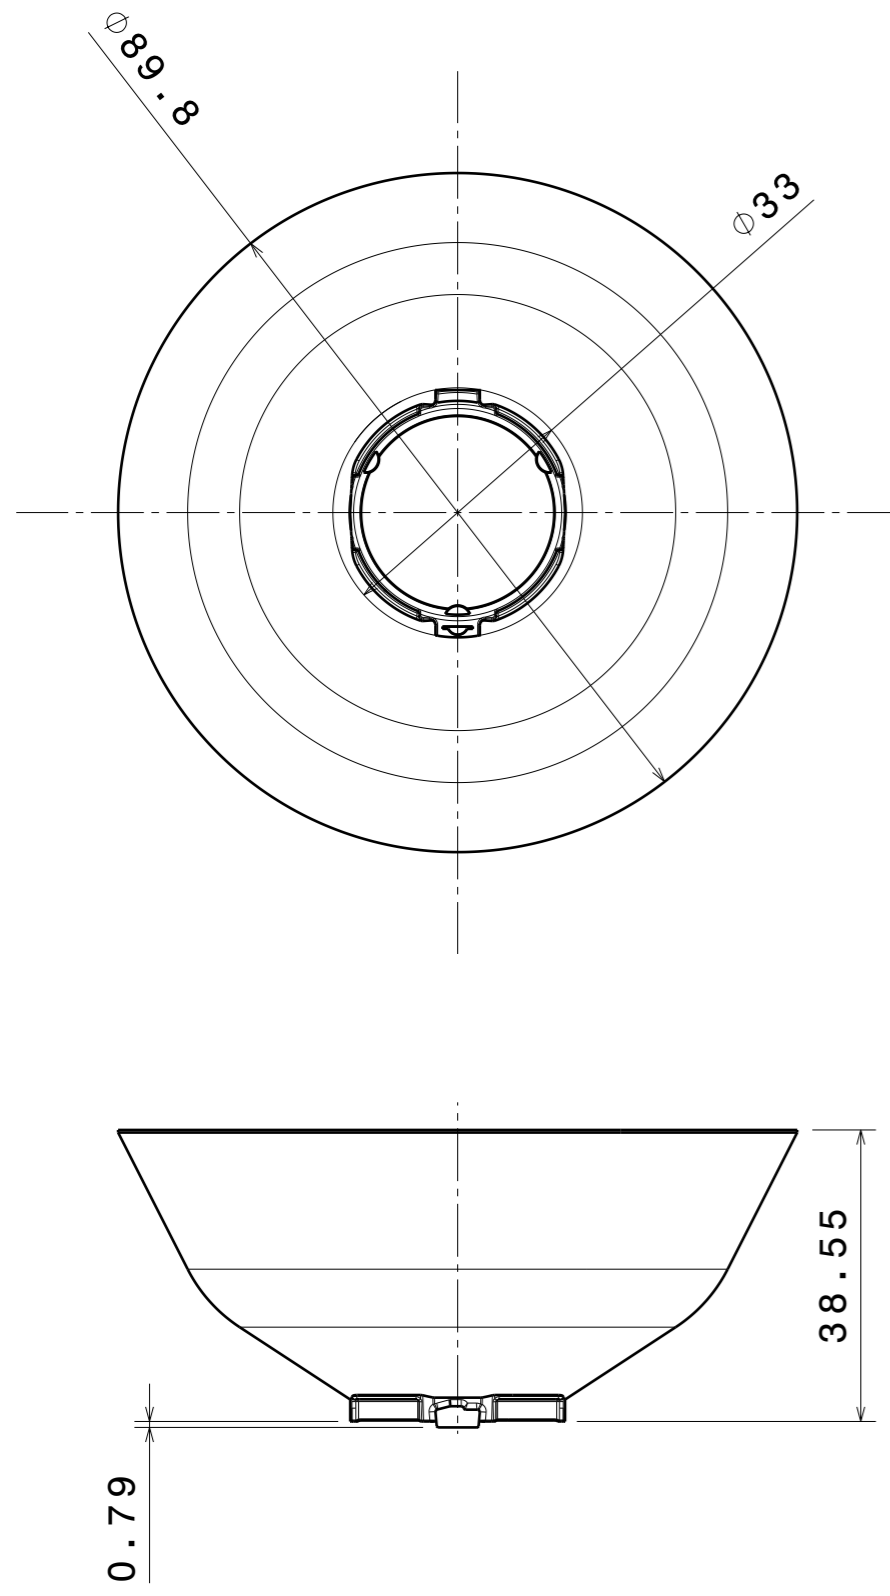

H G F E D C B A

4
3
2
1

Example assembly:

Notice right assembly direction. These marks should meet.

Detail B
Scale: 4:1

INDEX	PART NO	MATERIAL	COLOUR
1	CARMEN-90-RS	PMMA	Clear/Metallized
2	HEKLA-Socket		
3	LED		

Tolerances if not otherwise shown
According to DIN ISO 2768-1
Linear measures:
Up to 30mm class M, otherwise class C.
According to DIN ISO 2768-2
Form and position: class L

LEDiL LediL Oy
Salorankatu 10
FIN 24240 SALO
Finland

THIRD ANGLE PROJECTION:

DRAWING TITLE
C16083_CARMEN-90-RS

This drawing is the property of LEDiL Oy. It may not be reproduced, copied or communicated without a written agreement with LEDiL Oy.

SIZE PART NUMBER
A3 CARMEN-90-RS

SCALE 1:1 WEIGHT SHEET 1/1

H G B A