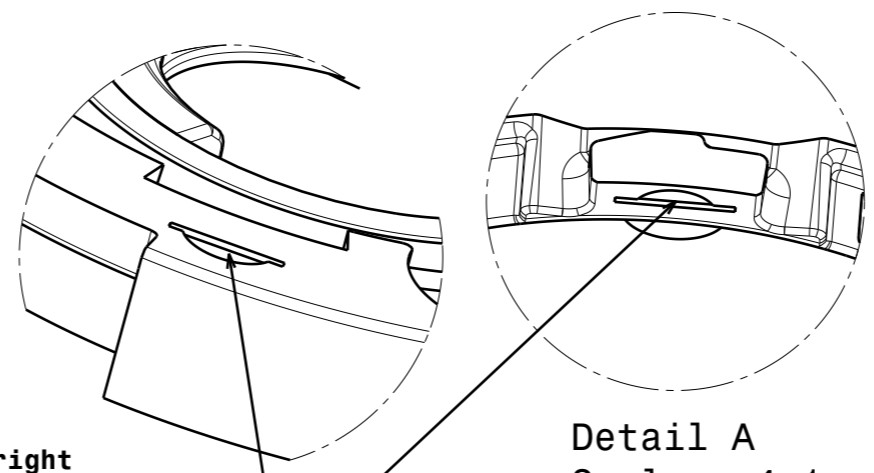

H G F E D C B A

4
3
2
1

Example assembly:

Notice right assembly direction. These marks should meet.

Detail B
Scale: 4:1

INDEX	PART NO	MATERIAL	COLOUR
1	CARMEN-90-RS	PMMA	Clear/Metallized
2	HEKLA-Socket		
3	LED		

Tolerances if not otherwise shown
According to DIN ISO 2768-1
Linear measures:
Up to 30mm class M, otherwise class C.
According to DIN ISO 2768-2
Form and position: class L

LEDiL LediL Oy
Salorankatu 10
FIN 24240 SALO
Finland

THIRD ANGLE PROJECTION:

DRAWING TITLE
C16083_CARMEN-90-RS

This drawing is the property of LEDiL Oy. It may not be reproduced, copied or communicated without a written agreement with LEDiL Oy.

SIZE PART NUMBER
A3 CARMEN-90-RS