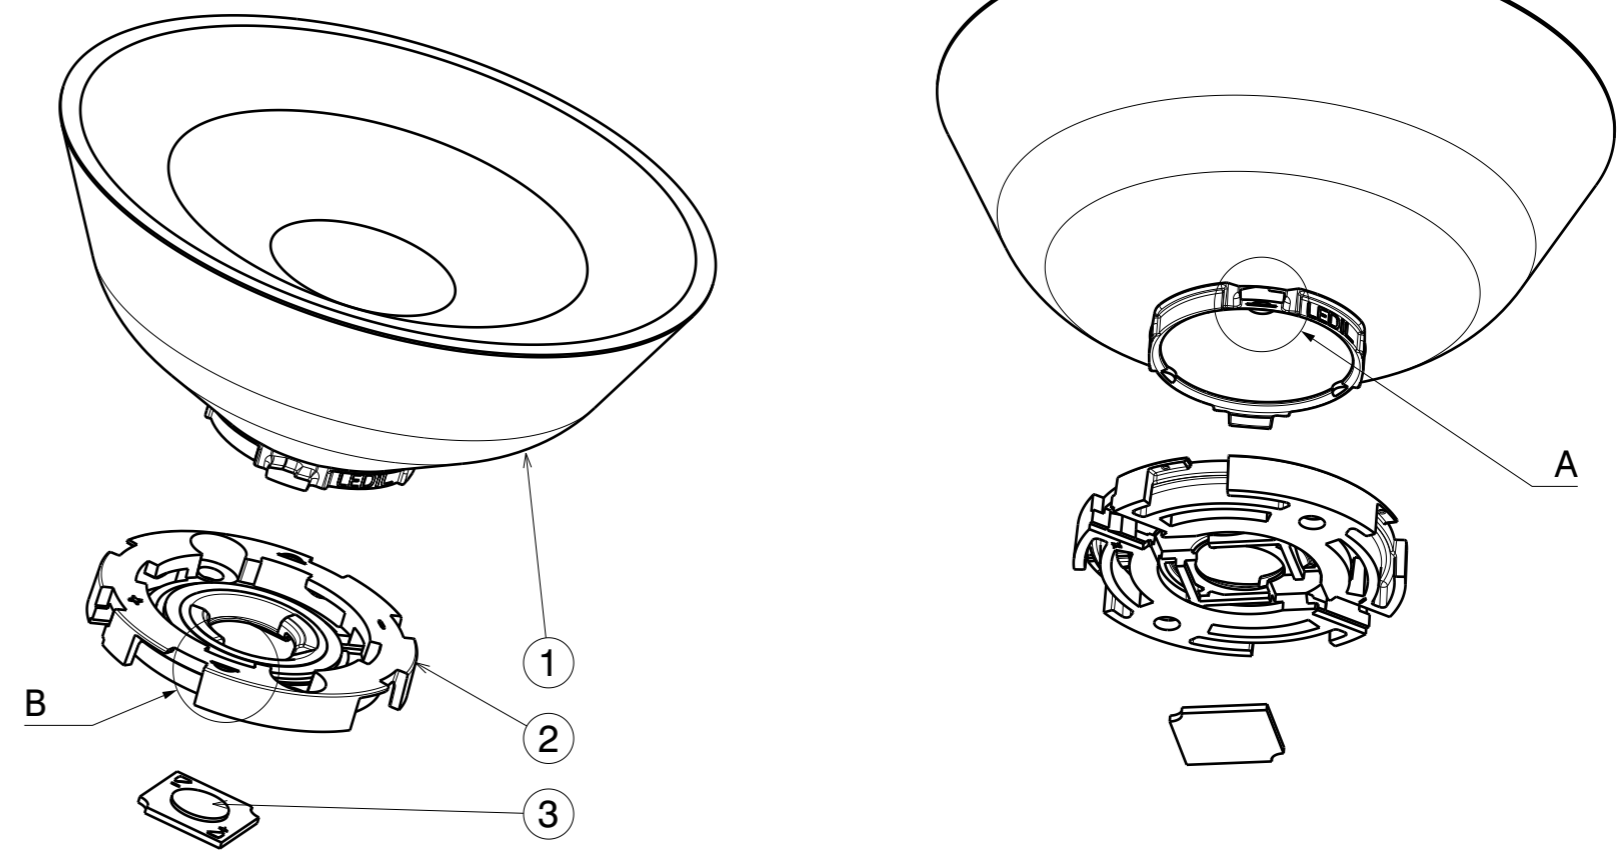

H G F E D C B A

4
3
2
1

Example assembly:

Notice right assembly direction. These marks should meet.

Detail B
Scale: 4:1

INDEX	PART NO	MATERIAL	COLOUR
1	CARMEN-90-RS	PMMA	Clear/Metallized
2	HEKLA-Socket		
3	LED		

Tolerances if not otherwise shown
According to DIN ISO 2768-1
Linear measures:
Up to 30mm class M, otherwise class C.
According to DIN ISO 2768-2
Form and position: class L

LEDiL LediL Oy
Salorankatu 10
FIN 24240 SALO
Finland

THIRD ANGLE PROJECTION:

DRAWING TITLE
C16083_CARMEN-90-RS

This drawing is the property of LEDiL Oy. It may not be reproduced, copied or communicated without a written agreement with LEDiL Oy.

SIZE PART NUMBER
A3 CARMEN-90-RS

SCALE 1:1 WEIGHT SHEET 1/1

H G B A