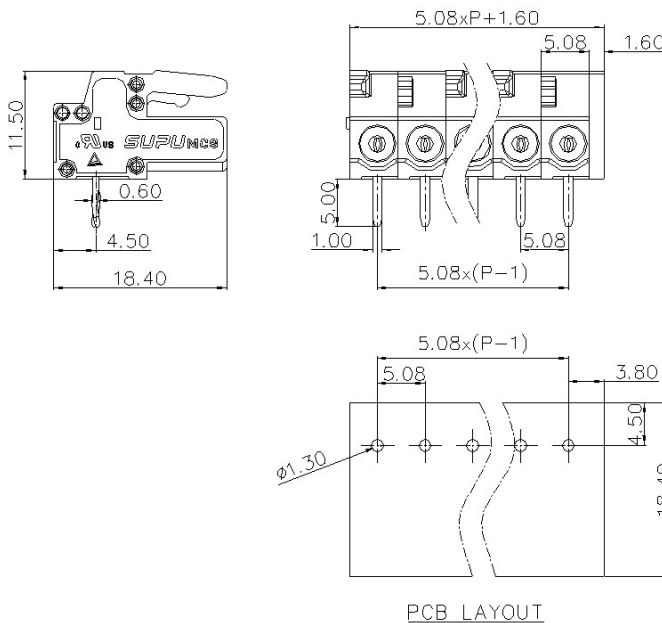

Category: 插拔式端子-插头/Plug-in terminal-plug

Product name: 45835X

Product Description: 5.08mm , 320V , 12A CE , UL

Product Picture

基本信息 /Basic Information

产品型号 SUPU ID	45835X
产品间距 Pitch	5.08mm
产品层数 Number of levels	1
产品位数 Number of connections	2P-24P
接线方式 Connection method	-
防护等级 Protection Level	IP20

工作温度 Work temperature	-40~+105°C
--------------------------	------------

IEC数据 /IEC Data

额定电流 Rated Current	12A		
额定电压 Rated Voltage	320V		
过压类别 Overvoltage category	III	III	II
污染等级 Pollution degree	3	2	2
额定冲击电压 Rated impulse voltage	4KV	4KV	4KV
额定电压 Rated Voltage	320V	320V	630V
硬导线截面积 Conductor cross section solid	-		
柔性导线截面积 Conductor cross section flexible	-		
柔性导线截面积，带绝缘管套 Conductor cross section flexible,with furrule	-		
锁线螺钉规格 Locking screw Specification	-		
额定扭矩 Rated Torque	-		
固定螺钉规格 Fixed Screw Specification	-		
额定扭矩 Rated Torque	-		
剥线长度 Stripping length	-		

UL数据 /UL Data

使用组别 Use group	B	C	D
额定电流 Rated Current	15A	-	10A
额定电压 Rated Voltage	300V	-	300V

额定接线容量 Rated cross section	-
-------------------------------	---

材料信息 /Material Data

绝缘材料 Insulation material	PA66
绝缘材料组别 Insulation material group	I
阻燃等级, 符合UL94 Flame retardant grade, UL94 compliance	V0
导电体材料 Contact material	Copper alloy
导电体表面镀层 Surface characteristics	Sn,Plated