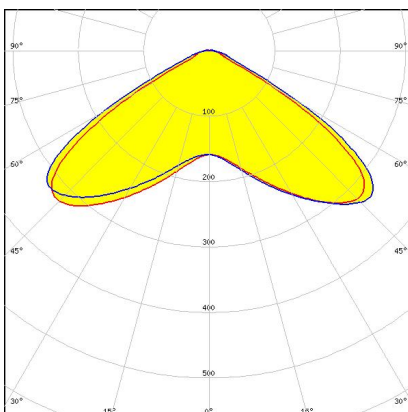

### DAHLIA

Up to IP67 linear lens for horticultural lighting. Compatible with up to 3535 size high-power LEDs.

DAHLIA is a efficient linear lens for uniform horticultural lighting. 120 single optics in one array to support various LED channel setups, ingress protection for up to IP67 and easy to clean surface. Made from PMMA for good chemical resistance. Compatible with up to 3535 size high-power LEDs.

### DAHLIA-TL

320 x 80 mm variant for horticultural top lighting

#### CS16619\_D AHLIA-TL110

**Dimensions: 321.0 mm x 80.5 mm**

**Height: 11.00 mm**

~120° wide beam

### GENERAL INFORMATION:

NOTE: The typical beam angle will be changed by different color, chip size and chip position tolerance. The typical total beam angle is the full angle measured where the luminous intensity is half of the peak value.